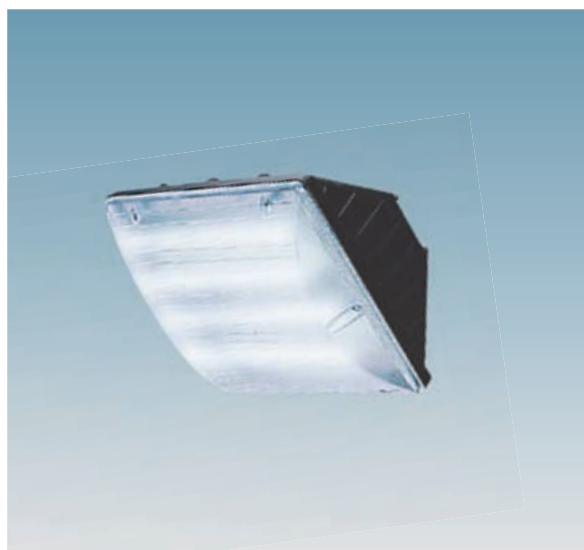

Housing/Frame: in die-cast aluminium.

Diffuser: in tempered glass, 8 mm thick, thermal shock and impact resistant.

1267 Rhea - Power LED				
		CLD CTL		LED (Ta=25°C)
wattage	colour	weigh	code	W tot
LED white	white	4.00	423098-00	17W
				K - ølm 530mA
				4000K - 2000lm

acc. 89 pole attachment Ø 60

graphite	991214-00
----------	-----------

Die-cast aluminium painted by cationic electrocoating. Adapter for attachment on Ø 60 pole.

Housing/Frame: in die-cast aluminium.

Diffuser: in tempered glass, 8 mm thick, thermal shock and impact resistant.

Incorporated power supply 220-240V 50/60 Hz.

Housing: in UV-stabilised engineering plastic.

Reflector: in pre-anodised aluminium.

Diffuser: in polycarbonate opal, shatterproof and self-extinguishing, UV-stabilised

Housing: in nylon UV-stabilised.

Reflector: hammered aluminium.

Diffuser: anti-glare, vandal resistant, V2 self-extinguishing, UV-stabilised matt polycarbonate.

1264 Vega LED						
		CLD CTL		CLD CTL-E	LED (Ta=25°C)	
wattage (350mA)	colour	weight	code	code	W tot	K ølm - 350mA
LED white	black.	2.10	420665-00	420665-07	25W	4000K - 2500lm
LED white	s. silver	2.10	420666-00	420666-07	25W	4000K - 2500lm