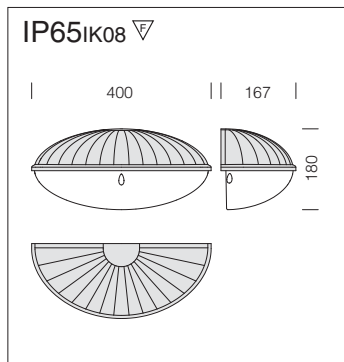

Housing: in UV-stabilised engineering plastic.

Reflector: in pre-anodised aluminium.

Diffuser: in polycarbonate opal, shatterproof and self-extinguishing, UV-stabilised