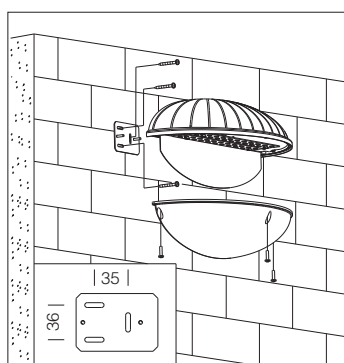

1265 Orione LED					
		CLD CTL		LED (Ta=25°C)	
wattage (350mA)	colour	weight	code	W tot	K ølm - 350mA
LED white	grey	2.10	420670-00	25W	4000K - 2500lm
LED white	s. silver	2.10	420671-00	25W	4000K - 2500lm
LED white	grey	2.10	420672-00	20W	4000K - 2050lm
LED white	s. silver	2.10	420673-00	20W	4000K - 2050lm