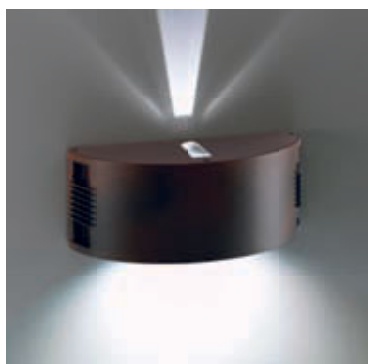

Housing/Frame: in die-cast aluminium.

Diffuser: in tempered glass, 8 mm thick, thermal shock and impact resistant.

1267 Rhea - Power LED				
		CLD CTL		LED (Ta=25°C)
wattage	colour	weigh	code	W tot
LED white	white	4.00	423098-00	17W
				K - ølm 530mA
				4000K - 2000lm

acc. 89 pole attachment Ø 60

graphite	991214-00
----------	-----------

Die-cast aluminium painted by cationic electrocoating. Adapter for attachment on Ø 60 pole.

Housing/Frame: in die-cast aluminium.

Diffuser: in tempered glass, 8 mm thick, thermal shock and impact resistant.

Incorporated power supply 220-240V 50/60 Hz.

Housing: in UV-stabilised engineering plastic.

Reflector: in pre-anodised aluminium.

Diffuser: in polycarbonate opal, shatterproof and self-extinguishing, UV-stabilised

Housing: in nylon UV-stabilised.

Reflector: hammered aluminium.

Diffuser: anti-glare, vandal resistant, V2 self-extinguishing, UV-stabilised matt polycarbonate.

1264 Vega LED						
		CLD CTL		CLD CTL-E	LED (Ta=25°C)	
wattage (350mA)	colour	weight	code	code	W tot	K ølm - 350mA
LED white	black.	2.10	420665-00	420665-07	25W	4000K - 2500lm
LED white	s. silver	2.10	420666-00	420666-07	25W	4000K - 2500lm