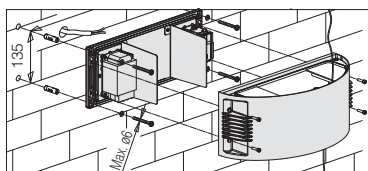

acc. 89 pole attachment Ø 60

graphite	991214-00
----------	-----------

Die-cast aluminium painted by cationic electrocoating. Adapter for attachment on Ø 60 pole.

Housing/Frame: in die-cast aluminium.

Diffuser: in tempered glass, 8 mm thick, thermal shock and impact resistant.