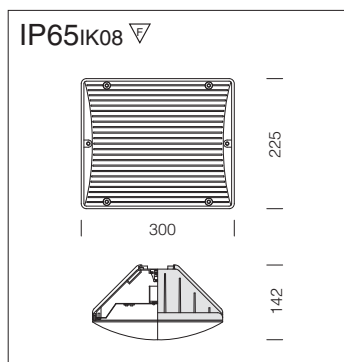

Housing: in nylon UV-stabilised.

Reflector: hammered aluminium.

Diffuser: anti-glare, vandal resistant, V2 self-extinguishing, UV-stabilised matt polycarbonate.