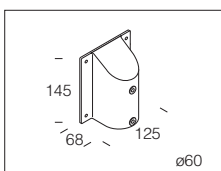

Housing/Frame: in die-cast aluminium.

Diffuser: in tempered glass, 8 mm thick, thermal shock and impact resistant.

1267 Rhea - Power LED				
		CLD CTL		LED (Ta=25°C)
wattage	colour	weigh	code	W tot
LED white	white	4.00	423098-00	17W
				K - ølm 530mA
				4000K - 2000lm

acc. 89 pole attachment Ø 60

graphite	991214-00
----------	-----------

Die-cast aluminium painted by cationic electrocoating. Adapter for attachment on Ø 60 pole.

Housing/Frame: in die-cast aluminium.

Diffuser: in tempered glass, 8 mm thick, thermal shock and impact resistant.