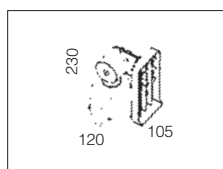

1264 Vega LED						
		CLD CTL		CLD CTL-E	LED (Ta=25°C)	
wattage (350mA)	colour	weight	code	code	W tot	K ølm - 350mA
LED white	black.	2.10	420665-00	420665-07	25W	4000K - 2500lm
LED white	s. silver	2.10	420666-00	420666-07	25W	4000K - 2500lm

acc. 1266 joint	
black	420915-00
s. silver	420916-00
1-lamp adjustable support in nylon. For Ø 60 poles.