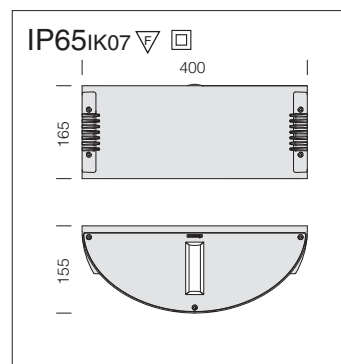

Housing/Frame: in die-cast aluminium.

Diffuser: in tempered glass, 8 mm thick, thermal shock and impact resistant.

1267 Rhea - Power LED				
		CLD CTL		LED (Ta=25°C)
wattage	colour	weigh	code	W tot
LED white	white	4.00	423098-00	17W
				K - ølm 530mA
				4000K - 2000lm

acc. 89 pole attachment Ø 60

graphite	991214-00
----------	-----------

Die-cast aluminium painted by cationic electrocoating. Adapter for attachment on Ø 60 pole.

Housing/Frame: in die-cast aluminium.

Diffuser: in tempered glass, 8 mm thick, thermal shock and impact resistant.

1279 Onda - Power LED - direct/indirect light				
		CLD CTL		LED (Ta=25°C)
wattage (350mA)	colour	weight	code	W tot
2,2W ind. + 13,2W dir.	white	3.60	420322-00	15,4W
2,2W ind. + 13,2W dir.	s. silver	3.60	420324-00	
2,2W ind. + 13,2W dir.	graphite	3.60	420325-00	
2,2W ind. + 13,2W dir.	corten	3.60	420322-2191	
				K - ølm - Ra
				4000K - 240lm + 1440lm

Housing: in nylon UV-stabilised.

Reflector: hammered aluminium.

Diffuser: anti-glare, vandal resistant, V2 self-extinguishing, UV-stabilised matt polycarbonate.

1264 Vega LED						
		CLD CTL		CLD CTL-E	LED (Ta=25°C)	
wattage (350mA)	colour	weight	code	code	W tot	K ølm - 350mA
LED white	black.	2.10	420665-00	420665-07	25W	4000K - 2500lm
LED white	s. silver	2.10	420666-00	420666-07	25W	4000K - 2500lm