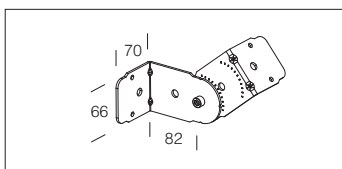

**Equipment:** snap-lock optic unit secured with safety screws. Fibreglass nylon cable gland  $\varnothing$  1/2 gas thread.

ACCESSORIES

**acc. 310 adjustable connection**

stainless steel 993923-00

To install Sicura on walls/floors. It can be adjusted and tilted. **2 per pack.**

Floor or wall mounting with acc. 310

**acc. 311 bracket**

stainless steel 993922-00

To install Sicura permanently on walls/floors. **2 per pack.**

Wall mounting with acc. 311

**Reflector:** symmetrical in high-gloss anodised aluminium.

**Reflector:** symmetrical in high-gloss anodised aluminium.

**1769 Sicura LED - asymmetric**

		CLD CTL			LED (Ta=25°C)	
wattage	colour	weight	L	code	W tot	Kelvin - ølm - Ra
LED white	graphite	3.00	400	414265-00	12,5W	4000K - 1400lm - Ra 80
LED white	graphite	3.50	680	414266-00	25W	4000K - 2800lm - Ra 80
LED white	graphite	4.00	960	414267-00	37,5W	4000K - 4200lm - Ra 80