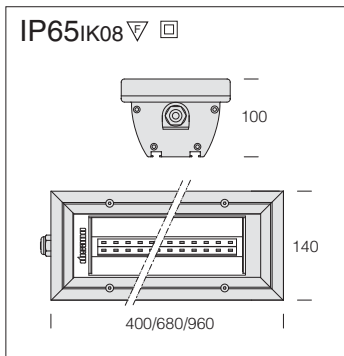

**Equipment:** snap-lock optic unit secured with safety screws. Fibreglass nylon cable gland  $\varnothing$  1/2 gas thread.

ACCESSORIES

**acc. 310 adjustable connection**

stainless steel 993923-00

To install Sicura on walls/floors. It can be adjusted and tilted. **2 per pack.**

Floor or wall mounting with acc. 310

**acc. 311 bracket**

stainless steel 993922-00

To install Sicura permanently on walls/floors. **2 per pack.**

Wall mounting with acc. 311

**Reflector:** symmetrical in high-gloss anodised aluminium.

**1768 Sicura LED - wide beam**

		CLD CTL			LED (Ta=25°C)	
wattage	colour	weight	L	code	W tot	Kelvin - ølm - Ra
LED white	graphite	3.00	400	414245-00	12,5W	4000K - 1400lm - Ra 80
LED white	graphite	3.50	680	414246-00	25W	4000K - 2800lm - Ra 80
LED white	graphite	4.00	960	414247-00	37,5W	4000K - 4200lm - Ra 80

**Reflector:** symmetrical in high-gloss anodised aluminium.

**1769 Sicura LED - asymmetric**

		CLD CTL			LED (Ta=25°C)	
wattage	colour	weight	L	code	W tot	Kelvin - ølm - Ra
LED white	graphite	3.00	400	414265-00	12,5W	4000K - 1400lm - Ra 80
LED white	graphite	3.50	680	414266-00	25W	4000K - 2800lm - Ra 80
LED white	graphite	4.00	960	414267-00	37,5W	4000K - 4200lm - Ra 80