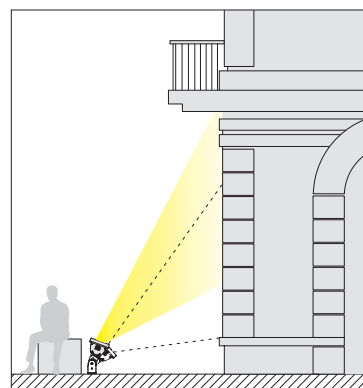

1769 Sicura LED - asymmetric

		CLD CTL			LED (Ta=25°C)	
wattage	colour	weight	L	code	W tot	Kelvin - ølm - Ra
LED white	graphite	3.00	400	414265-00	12,5W	4000K - 1400lm - Ra 80
LED white	graphite	3.50	680	414266-00	25W	4000K - 2800lm - Ra 80
LED white	graphite	4.00	960	414267-00	37,5W	4000K - 4200lm - Ra 80