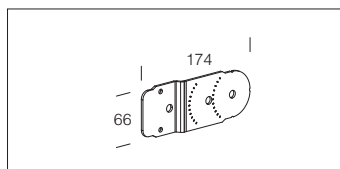

**Equipment:** snap-lock optic unit secured with safety screws. Fibreglass nylon cable gland  $\varnothing$  1/2 gas thread.

ACCESSORIES

**acc. 310 adjustable connection**

stainless steel 993923-00

To install Sicura on walls/floors. It can be adjusted and tilted. **2 per pack.**

Floor or wall mounting with acc. 310

**acc. 311 bracket**

stainless steel 993922-00

To install Sicura permanently on walls/floors. **2 per pack.**

Wall mounting with acc. 311

**Reflector:** symmetrical in high-gloss anodised aluminium.

**Reflector:** symmetrical in high-gloss anodised aluminium.

**1769 Sicura LED - asymmetric**

		CLD CTL			LED (Ta=25°C)	
wattage	colour	weight	L	code	W tot	Kelvin - ølm - Ra
LED white	graphite	3.00	400	414265-00	12,5W	4000K - 1400lm - Ra 80
LED white	graphite	3.50	680	414266-00	25W	4000K - 2800lm - Ra 80
LED white	graphite	4.00	960	414267-00	37,5W	4000K - 4200lm - Ra 80