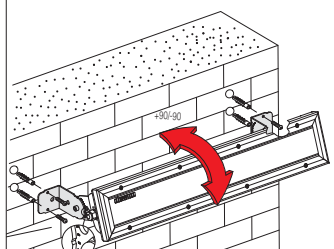

**Equipment:** snap-lock optic unit secured with safety screws. Fibreglass nylon cable gland  $\varnothing$  1/2 gas thread.

ACCESSORIES

**acc. 310 adjustable connection**

stainless steel 993923-00

To install Sicura on walls/floors. It can be adjusted and tilted. **2 per pack.**

Floor or wall mounting with acc. 310

**acc. 311 bracket**

stainless steel 993922-00

To install Sicura permanently on walls/floors. **2 per pack.**

Wall mounting with acc. 311

**Reflector:** symmetrical in high-gloss anodised aluminium.