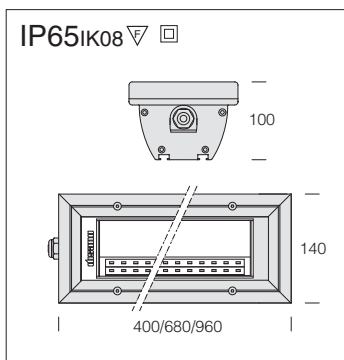

**Equipment:** snap-lock optic unit secured with safety screws. Fibreglass nylon cable gland  $\varnothing$  1/2 gas thread.

ACCESSORIES

**acc. 310 adjustable connection**

stainless steel 993923-00

To install Sicura on walls/floors. It can be adjusted and tilted. **2 per pack.**

Floor or wall mounting with acc. 310

**acc. 311 bracket**

stainless steel 993922-00

To install Sicura permanently on walls/floors. **2 per pack.**

Wall mounting with acc. 311

**Reflector:** symmetrical in high-gloss anodised aluminium.

**1768 Sicura LED - wide beam**

		CLD CTL			LED (Ta=25°C)	
wattage	colour	weight	L	code	W tot	Kelvin - ølm - Ra
LED white	graphite	3.00	400	414245-00	12,5W	4000K - 1400lm - Ra 80
LED white	graphite	3.50	680	414246-00	25W	4000K - 2800lm - Ra 80
LED white	graphite	4.00	960	414247-00	37,5W	4000K - 4200lm - Ra 80

**Reflector:** symmetrical in high-gloss anodised aluminium.

**1769 Sicura LED - asymmetric**

		CLD CTL			LED (Ta=25°C)	
wattage	colour	weight	L	code	W tot	Kelvin - ølm - Ra
LED white	graphite	3.00	400	414265-00	12,5W	4000K - 1400lm - Ra 80
LED white	graphite	3.50	680	414266-00	25W	4000K - 2800lm - Ra 80
LED white	graphite	4.00	960	414267-00	37,5W	4000K - 4200lm - Ra 80