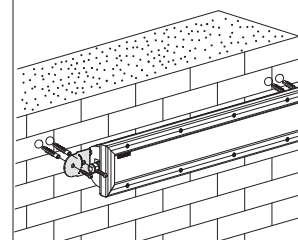

**Equipment:** snap-lock optic unit secured with safety screws. Fibreglass nylon cable gland  $\varnothing$  1/2 gas thread.

ACCESSORIES

**acc. 310 adjustable connection**

stainless steel 993923-00

To install Sicura on walls/floors. It can be adjusted and tilted. **2 per pack.**

Floor or wall mounting with acc. 310

**acc. 311 bracket**

stainless steel 993922-00

To install Sicura permanently on walls/floors. **2 per pack.**

Wall mounting with acc. 311

**Reflector:** symmetrical in high-gloss anodised aluminium.