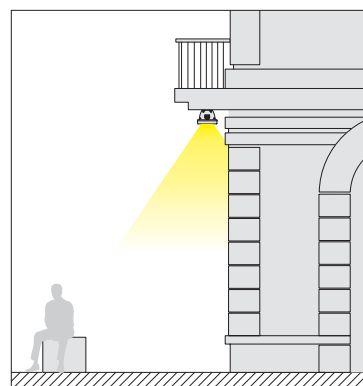

**Housing:** complete with graphite aluminium frame with die-cast aluminium end caps.

**Diffuser:** 4 mm frosted and tempered glass, resistant to thermal shock.

**Coating:** with graphite grey polyester powder, resistant to corrosive and saline environments.

**Equipment:** snap-lock optic unit secured with safety screws. Fibreglass nylon cable gland  $\varnothing$  1/2 gas thread.

ACCESSORIES

**acc. 310 adjustable connection**

stainless steel 993923-00

To install Sicura on walls/floors. It can be adjusted and tilted. **2 per pack.**

Floor or wall mounting with acc. 310

**acc. 311 bracket**

stainless steel 993922-00

To install Sicura permanently on walls/floors. **2 per pack.**

Wall mounting with acc. 311

**Reflector:** symmetrical in high-gloss anodised aluminium.