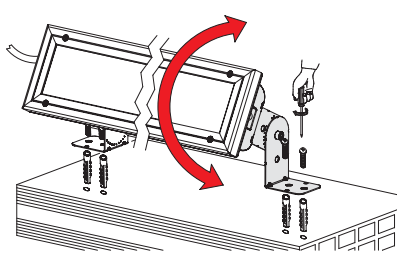

Installation example

Wall or floor Installation example with acc. 310

Wall installation with acc. 311

acc. 310 adjustable connection	
inox	993923-00
To install Sicura to wall/floor. With possibility of adjustment and inclination. 2 per pack.	

acc. 311 fixe connection	
inox	993922-00
To install Sicura permanently on walls/floors. 2 per pack.	

Housing: complete with graphite aluminium frame with die-cast aluminium end caps.

Diffuser: impact and thermal shock resistant tempered 4mm thick glass.

On request: beam opening 6° and 45°.
Incorporated power supply 220-240V 50/60 Hz.

1724 Sicura - Power LED							
		CLD CTL			LED (Ta=25°C)		
wattage (350mA)	colour	weight	code	Beam angle	W tot	K	ølm 350mA
3,5W LED white	graphite	8,40	414228-00	20°	28W	4000	2096lm
3,5W LED blue	graphite	8,40	414228-71	20°	28W		564lm
3,3W LED red	graphite	8,40	414228-72	20°	28W		734lm
3,3W LED yellow	graphite	8,40	414228-73	20°	28W		734lm
3,5W LED green	graphite	8,40	414228-74	20°	28W		1616lm