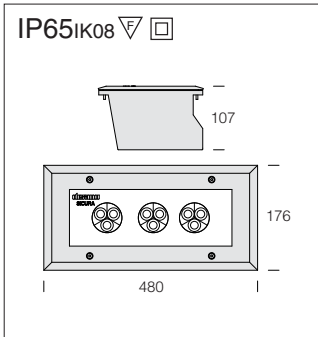

Installation example

Wall or floor Installation example with acc. 310

Wall installation with acc. 311

acc. 310 adjustable connection	
inox	993923-00
To install Sicura to wall/floor. With possibility of adjustment and inclination. 2 per pack.	

acc. 311 fixe connection	
inox	993922-00
To install Sicura permanently on walls/floors. 2 per pack.	

Housing: complete with graphite aluminium frame with die-cast aluminium end caps.

Diffuser: impact and thermal shock resistant tempered 4mm thick glass.

Working life: 50000h (from -30° to +50° C - Ta=25°C).

1835 Minisicura - Power LED							
		CLD CTL			LED (Ta=25°C)		
wattage (350mA)	colour	weight	code	Beam angle	W tot	K	ølm 350mA
3,5W LED white	graphite	6,80	414240-00	60°	10,5W	4000	786lm
3,5W LED blue	graphite	6,80	414240-71	60°	10,5W		212lm
3,3W LED red	graphite	6,80	414240-72	60°	10,5W		275lm
3,3W LED yellow	graphite	6,80	414240-73	60°	10,5W		275lm
3,5W LED green	graphite	6,80	414240-74	60°	10,5W		606lm

On request: beam opening 6° and 45°.
Incorporated power supply 220-240V 50/60 Hz.

1724 Sicura - Power LED							
		CLD CTL			LED (Ta=25°C)		
wattage (350mA)	colour	weight	code	Beam angle	W tot	K	ølm 350mA
3,5W LED white	graphite	8,40	414228-00	20°	28W	4000	2096lm
3,5W LED blue	graphite	8,40	414228-71	20°	28W		564lm
3,3W LED red	graphite	8,40	414228-72	20°	28W		734lm
3,3W LED yellow	graphite	8,40	414228-73	20°	28W		734lm
3,5W LED green	graphite	8,40	414228-74	20°	28W		1616lm