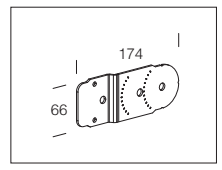

Installation example

Wall or floor Installation example with acc. 310

Wall installation with acc. 311

acc. 310 adjustable connection	
inox	993923-00
To install Sicura to wall/floor. With possibility of adjustment and inclination. 2 per pack.	

acc. 311 fixe connection	
inox	993922-00
To install Sicura permanently on walls/floors. 2 per pack.	

Housing: complete with graphite aluminium frame with die-cast aluminium end caps.

Diffuser: impact and thermal shock resistant tempered 4mm thick glass.

Working life: 50000h (from -30° to +50° C - Ta=25°C).

1835 Minisicura - Power LED							
		CLD CTL			LED (Ta=25°C)		
wattage (350mA)	colour	weight	code	Beam angle	W tot	K	ølm 350mA
3,5W LED white	graphite	6,80	414240-00	60°	10,5W	4000	786lm
3,5W LED blue	graphite	6,80	414240-71	60°	10,5W		212lm
3,3W LED red	graphite	6,80	414240-72	60°	10,5W		275lm
3,3W LED yellow	graphite	6,80	414240-73	60°	10,5W		275lm
3,5W LED green	graphite	6,80	414240-74	60°	10,5W		606lm

On request: beam opening 6° and 45°.
Incorporated power supply 220-240V 50/60 Hz.

1724 Sicura - Power LED							
		CLD CTL			LED (Ta=25°C)		
wattage (350mA)	colour	weight	code	Beam angle	W tot	K	ølm 350mA
3,5W LED white	graphite	8,40	414228-00	20°	28W	4000	2096lm
3,5W LED blue	graphite	8,40	414228-71	20°	28W		564lm
3,3W LED red	graphite	8,40	414228-72	20°	28W		734lm
3,3W LED yellow	graphite	8,40	414228-73	20°	28W		734lm
3,5W LED green	graphite	8,40	414228-74	20°	28W		1616lm