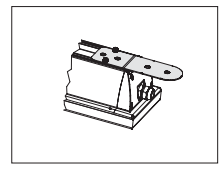

Installation example

Wall or floor Installation example with acc. 310

Wall installation with acc. 311

acc. 310 adjustable connection	
inox	993923-00
To install Sicura to wall/floor. With possibility of adjustment and inclination. 2 per pack.	

acc. 311 fixe connection	
inox	993922-00
To install Sicura permanently on walls/floors. 2 per pack.	

Housing: complete with graphite aluminium frame with die-cast aluminium end caps.

Diffuser: impact and thermal shock resistant tempered 4mm thick glass.