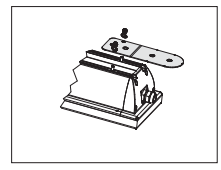

Installation example

Wall or floor Installation example with acc. 310

Wall installation with acc. 311

acc. 310 adjustable connection	
inox	993923-00
To install Sicura to wall/floor. With possibility of adjustment and inclination. 2 per pack.	

acc. 311 fixe connection	
inox	993922-00
To install Sicura permanently on walls/floors. 2 per pack.	

Housing: complete with graphite aluminium frame with die-cast aluminium end caps.

Diffuser: impact and thermal shock resistant tempered 4mm thick glass.