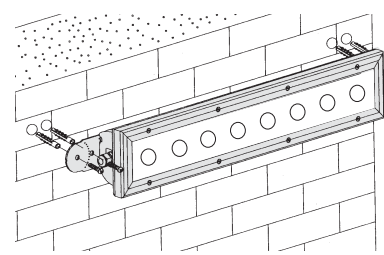

Installation example

Wall or floor Installation example with acc. 310

Wall installation with acc. 311

acc. 310 adjustable connection	
inox	993923-00
To install Sicura to wall/floor. With possibility of adjustment and inclination. 2 per pack.	

acc. 311 fixe connection	
inox	993922-00
To install Sicura permanently on walls/floors. 2 per pack.	

Housing: complete with graphite aluminium frame with die-cast aluminium end caps.

Diffuser: impact and thermal shock resistant tempered 4mm thick glass.

On request: beam opening 6° and 45°.
Incorporated power supply 220-240V 50/60 Hz.

1724 Sicura - Power LED							
		CLD CTL			LED (Ta=25°C)		
wattage (350mA)	colour	weight	code	Beam angle	W tot	K	ølm 350mA
3,5W LED white	graphite	8,40	414228-00	20°	28W	4000	2096lm
3,5W LED blue	graphite	8,40	414228-71	20°	28W		564lm
3,3W LED red	graphite	8,40	414228-72	20°	28W		734lm
3,3W LED yellow	graphite	8,40	414228-73	20°	28W		734lm
3,5W LED green	graphite	8,40	414228-74	20°	28W		1616lm