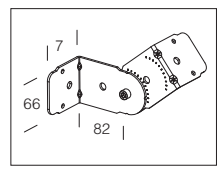

Installation example

Wall or floor Installation example with acc. 310

Wall installation with acc. 311

acc. 310 adjustable connection	
inox	993923-00
To install Sicura to wall/floor. With possibility of adjustment and inclination. 2 per pack.	

acc. 311 fixe connection	
inox	993922-00
To install Sicura permanently on walls/floors. 2 per pack.	

Housing: complete with graphite aluminium frame with die-cast aluminium end caps.

Diffuser: impact and thermal shock resistant tempered 4mm thick glass.

Working life: 50000h (from -30° to +50° C - Ta=25°C).

1835 Minisicura - Power LED							
		CLD CTL			LED (Ta=25°C)		
wattage (350mA)	colour	weight	code	Beam angle	W tot	K	ølm 350mA
3,5W LED white	graphite	6,80	414240-00	60°	10,5W	4000	786lm
3,5W LED blue	graphite	6,80	414240-71	60°	10,5W		212lm
3,3W LED red	graphite	6,80	414240-72	60°	10,5W		275lm
3,3W LED yellow	graphite	6,80	414240-73	60°	10,5W		275lm
3,5W LED green	graphite	6,80	414240-74	60°	10,5W		606lm

On request: beam opening 6° and 45°.
Incorporated power supply 220-240V 50/60 Hz.

1724 Sicura - Power LED							
		CLD CTL			LED (Ta=25°C)		
wattage (350mA)	colour	weight	code	Beam angle	W tot	K	ølm 350mA
3,5W LED white	graphite	8,40	414228-00	20°	28W	4000	2096lm
3,5W LED blue	graphite	8,40	414228-71	20°	28W		564lm
3,3W LED red	graphite	8,40	414228-72	20°	28W		734lm
3,3W LED yellow	graphite	8,40	414228-73	20°	28W		734lm
3,5W LED green	graphite	8,40	414228-74	20°	28W		1616lm