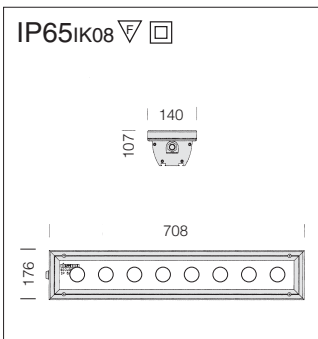

Installation example

Wall or floor Installation example with acc. 310

Wall installation with acc. 311

acc. 310 adjustable connection	
inox	993923-00
To install Sicura to wall/floor. With possibility of adjustment and inclination. 2 per pack.	

acc. 311 fixe connection	
inox	993922-00
To install Sicura permanently on walls/floors. 2 per pack.	

Housing: complete with graphite aluminium frame with die-cast aluminium end caps.

Diffuser: impact and thermal shock resistant tempered 4mm thick glass.

Working life: 50000h (from -30° to +50° C - Ta=25°C).

1835 Minisicura - Power LED							
		CLD CTL			LED (Ta=25°C)		
wattage (350mA)	colour	weight	code	Beam angle	W tot	K	ølm 350mA
3,5W LED white	graphite	6,80	414240-00	60°	10,5W	4000	786lm
3,5W LED blue	graphite	6,80	414240-71	60°	10,5W		212lm
3,3W LED red	graphite	6,80	414240-72	60°	10,5W		275lm
3,3W LED yellow	graphite	6,80	414240-73	60°	10,5W		275lm
3,5W LED green	graphite	6,80	414240-74	60°	10,5W		606lm

On request: beam opening 6° and 45°.
Incorporated power supply 220-240V 50/60 Hz.

1724 Sicura - Power LED							
		CLD CTL			LED (Ta=25°C)		
wattage (350mA)	colour	weight	code	Beam angle	W tot	K	ølm 350mA
3,5W LED white	graphite	8,40	414228-00	20°	28W	4000	2096lm
3,5W LED blue	graphite	8,40	414228-71	20°	28W		564lm
3,3W LED red	graphite	8,40	414228-72	20°	28W		734lm
3,3W LED yellow	graphite	8,40	414228-73	20°	28W		734lm
3,5W LED green	graphite	8,40	414228-74	20°	28W		1616lm