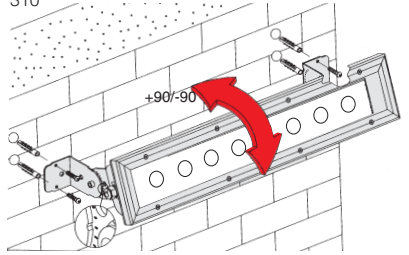

Installation example

Wall or floor Installation example with acc. 310

Wall installation with acc. 311

acc. 310 adjustable connection	
inox	993923-00
To install Sicura to wall/floor. With possibility of adjustment and inclination. 2 per pack.	

acc. 311 fixe connection	
inox	993922-00
To install Sicura permanently on walls/floors. 2 per pack.	

Housing: complete with graphite aluminium frame with die-cast aluminium end caps.

Diffuser: impact and thermal shock resistant tempered 4mm thick glass.

Working life: 50000h (from -30° to +50° C - Ta=25°C).

1835 Minisicura - Power LED							
		CLD CTL			LED (Ta=25°C)		
wattage (350mA)	colour	weight	code	Beam angle	W tot	K	ølm 350mA
3,5W LED white	graphite	6,80	414240-00	60°	10,5W	4000	786lm
3,5W LED blue	graphite	6,80	414240-71	60°	10,5W		212lm
3,3W LED red	graphite	6,80	414240-72	60°	10,5W		275lm
3,3W LED yellow	graphite	6,80	414240-73	60°	10,5W		275lm
3,5W LED green	graphite	6,80	414240-74	60°	10,5W		606lm

On request: beam opening 6° and 45°.
Incorporated power supply 220-240V 50/60 Hz.

1724 Sicura - Power LED							
		CLD CTL			LED (Ta=25°C)		
wattage (350mA)	colour	weight	code	Beam angle	W tot	K	ølm 350mA
3,5W LED white	graphite	8,40	414228-00	20°	28W	4000	2096lm
3,5W LED blue	graphite	8,40	414228-71	20°	28W		564lm
3,3W LED red	graphite	8,40	414228-72	20°	28W		734lm
3,3W LED yellow	graphite	8,40	414228-73	20°	28W		734lm
3,5W LED green	graphite	8,40	414228-74	20°	28W		1616lm