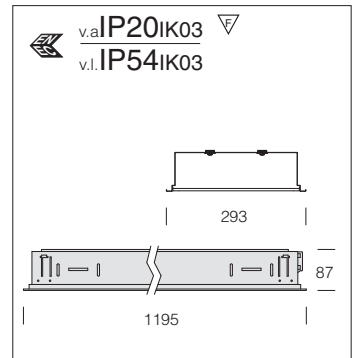

Housing: made of sheet steel.

Diffuser: in frosted plexiglass.

Supplied without brackets: for contact mounting directly on the cross T structure. When not contact mounted.

830 - Comfort - recessed - Power LED				
		CLD CTL		LED
wattage 116mA	colour	weight	code	W tot
LED white	white	5.30	152121-00	52W

On request: emergency version.

acc. 901 adjustable bracket	
galvanized	998026-00

In zinc plated steel. 4-pc set to be used when the fixture is not contact mounted.