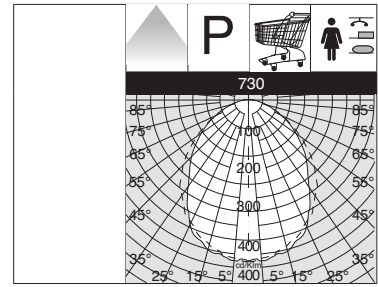

730 - Comfort - ceiling fixture - Power LED					
		CLD CTL		LED (Ta=25°C)	
wattage 116mA	colour	weight	code	W tot	K - ølm 116mA
LED white	white	6.80	142122-00	52W	4000K - 5470lm
On request: emergency version.					