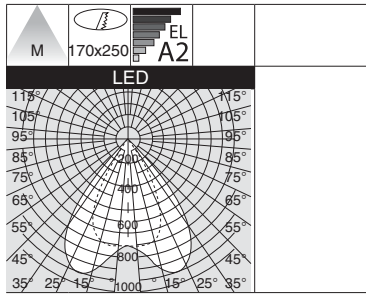

Power consumption: 36W (LED + driver).

Equipment: LED LG. Risk classification and Photobiological safety: free group. No maintenance.

Energy savings: save over 30% energy compared to T5 lamps.

840 LED Panel - DIMM						
		CLD CELL-D			LED (Ta=25°C)	
wattage/W (520mA)	colour	weight	code	prezzo €	W tot	K - ølm (520mA) - Ra
LED white	white	2,90	150200-00	244,00	36W	4000K - 3700lm - Ra>80

acc. 320 safety cord
998004-00
Steel safety cord.

new

Trial LED - Sistema COB				
		CLD CELL		LED (Ta=25°C)
wattage (1500mA)	colour	weight	code	W tot
LED white	white	3.40	22065412-00	114W
LED white	white	3.40	22065411-00	135W

white	994617-00
-------	-----------

Nylon cover and steel brackets. With steel wire Ø1,5mm; L=1,5m - 30Kg, and millimetric adjustment.

Housing: made of sheet steel.
Diffuser: in frosted plexiglass.

730 - Comfort - ceiling fixture - Power LED					
		CLD CTL		LED (Ta=25°C)	
wattage 116mA	colour	weight	code	W tot	K - 116mA
LED white	white	7.90	142121-00	52W	4000K - 5470lm
On request: emergency version.					