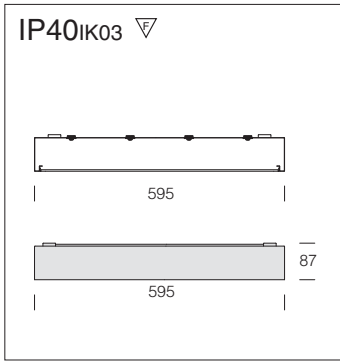

Housing: made of sheet steel.
Diffuser: in frosted plexiglass.