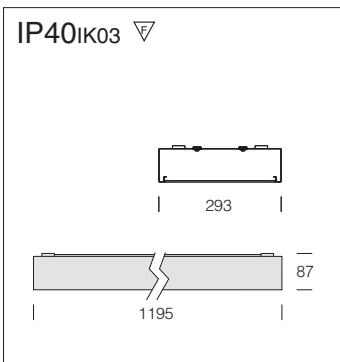

Housing: in extruded 6060 aluminium alloy with 1.5 mm thick steel end caps. Frame in die-cast aluminium for recessed mounting on false ceilings with integrated brackets. Screws and washers in AISI 304 stainless steel.

730 - Comfort - ceiling fixture - Power LED					
		CLD CTL		LED (Ta=25°C)	
wattage 116mA	colour	weight	code	W tot	K - ølm 116mA
LED white	white	6.80	142122-00	52W	4000K - 5470lm
On request: emergency version.					

acc. 2519 powered suspension

m. silver	993909-00
-----------	-----------

Suspension supplied with steel wire, 1.75 m long with millimetric adjustment and power cable. Max load 20 kg.
5 poles.

acc. 2608 electrified suspension

white	994617-00
-------	-----------

Nylon cover and steel brackets. With steel wire Ø1,5mm; L=1,5m - 30Kg, and millimetric adjustment.

Housing: made of sheet steel.
Diffuser: in frosted plexiglass.

730 - Comfort - ceiling fixture - Power LED					
		CLD CTL		LED (Ta=25°C)	
wattage 116mA	colour	weight	code	W tot	K - 116mA
LED white	white	7.90	142121-00	52W	4000K - 5470lm
On request: emergency version.					