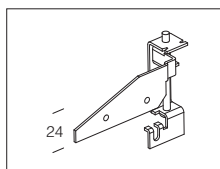

acc. 901 adjustable bracket	
galvanized	998026-00

In zinc plated steel. 4-pc set to be used when the fixture is not contact mounted.