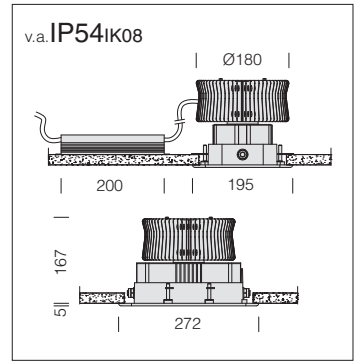

Power consumption: 36W (LED + driver).

Equipment: LED LG. Risk classification and Photobiological safety: free group. No maintenance.

Energy savings: save over 30% energy compared to T5 lamps.

840 LED Panel - DIMM						
		CLD CELL-D			LED (Ta=25°C)	
wattage/W (520mA)	colour	weight	code	prezzo €	W tot	K - ølm (520mA) - Ra
LED white	white	2,90	150200-00	244,00	36W	4000K - 3700lm - Ra>80

acc. 320 safety cord
998004-00
Steel safety cord.

new

Trial LED - Sistema COB				
		CLD CELL		LED (Ta=25°C)
wattage (1500mA)	colour	weight	code	W tot
LED white	white	3.40	22065412-00	114W
LED white	white	3.40	22065411-00	135W

Diffuser: in frosted plexiglass.

Supplied without brackets: for contact mounting directly on the cross T structure. When not contact mounted.

830 - Comfort - recessed - Power LED				
		CLD CTL		LED
wattage 116mA	colour	weight	code	W tot
LED white	white	5.30	152121-00	52W

white	994617-00
-------	-----------

Nylon cover and steel brackets. With steel wire Ø1,5mm; L=1,5m - 30Kg, and millimetric adjustment.

Housing: made of sheet steel.
Diffuser: in frosted plexiglass.

730 - Comfort - ceiling fixture - Power LED					
		CLD CTL		LED (Ta=25°C)	
wattage 116mA	colour	weight	code	W tot	K - 116mA
LED white	white	7.90	142121-00	52W	4000K - 5470lm
On request: emergency version.					