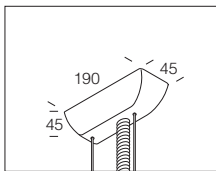

On request: emergency version.

acc. 901 adjustable bracket	
galvanized	998026-00

In zinc plated steel. 4-pc set to be used when the fixture is not contact mounted.

Housing: made of sheet steel.
Diffuser: in frosted plexiglass.

acc. 2519 powered suspension

m. silver	993909-00
-----------	-----------

Suspension supplied with steel wire, 1.75 m long with millimetric adjustment and power cable. Max load 20 kg.
5 poles.

acc. 2608 electrified suspension

white	994617-00
-------	-----------

Nylon cover and steel brackets. With steel wire Ø1,5mm; L=1,5m - 30Kg, and millimetric adjustment.

Housing: made of sheet steel.
Diffuser: in frosted plexiglass.

730 - Comfort - ceiling fixture - Power LED					
		CLD CTL		LED (Ta=25°C)	
wattage 116mA	colour	weight	code	W tot	K - 116mA
LED white	white	7.90	142121-00	52W	4000K - 5470lm
On request: emergency version.					