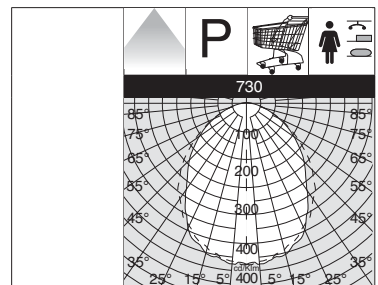

730 - Comfort - ceiling fixture - Power LED					
		CLD CTL		LED (Ta=25°C)	
wattage 116mA	colour	weight	code	W tot	K - ølm 116mA
LED white	white	6.80	142122-00	52W	4000K - 5470lm
On request: emergency version.					

white	994617-00
-------	-----------

Nylon cover and steel brackets. With steel wire Ø1,5mm; L=1,5m - 30Kg, and millimetric adjustment.

Housing: made of sheet steel.
Diffuser: in frosted plexiglass.

730 - Comfort - ceiling fixture - Power LED					
		CLD CTL		LED (Ta=25°C)	
wattage 116mA	colour	weight	code	W tot	K - 116mA
LED white	white	7.90	142121-00	52W	4000K - 5470lm
On request: emergency version.					