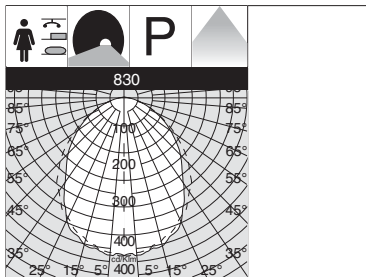

Housing: made of sheet steel.

Diffuser: in frosted plexiglass.

Supplied without brackets: for contact mounting directly on the cross T structure. When not contact mounted.

830 - Comfort - recessed - Power LED				
		CLD CTL		LED
wattage 116mA	colour	weight	code	W tot
LED white	white	5.30	152121-00	52W

On request: emergency version.

acc. 901 adjustable bracket	
galvanized	998026-00

In zinc plated steel. 4-pc set to be used when the fixture is not contact mounted.