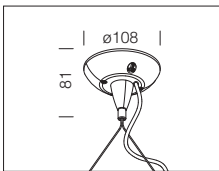

acc. 2519 powered suspension

m. silver	993909-00

Suspension supplied with steel wire, 1.75 m long with millimetric adjustment and power cable. Max load 20 kg.
5 poles.