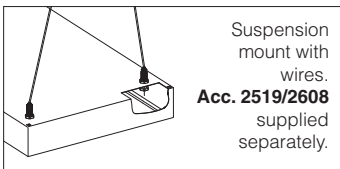

730 - Comfort - ceiling fixture - Power LED					
		CLD CTL		LED (Ta=25°C)	
wattage 116mA	colour	weight	code	W tot	K - ølm 116mA
LED white	white	6.80	142122-00	52W	4000K - 5470lm
On request: emergency version.					