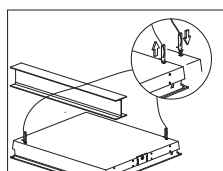

Housing and frame: injection moulded in white polycarbonate, shatter-proof and self-extinguishing.

Diffuser: extruded in opal engineering plastic with high thermal transmittance.

Wiring: rapid wiring connection, the fixture does not need to be opened. Designed with plug-socket connection for both the power supply and the 1-10V dimmer.

Power consumption: 36W (LED + driver).

Equipment: LED LG. Risk classification and Photobiological safety: free group. No maintenance.

Energy savings: save over 30% energy compared to T5 lamps.

840 LED Panel - DIMM						
		CLD CELL-D			LED (Ta=25°C)	
wattage/W (520mA)	colour	weight	code	prezzo €	W tot	K - ølm (520mA) - Ra
LED white	white	2,90	150200-00	244,00	36W	4000K - 3700lm - Ra>80