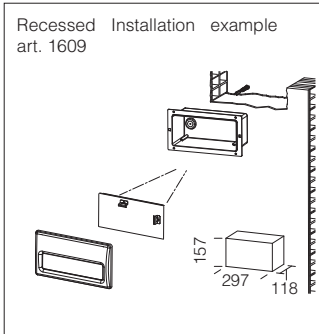

Housing: vandal resistant fibreglass grey colour RAL 7035 nylon.

Frame: stainless steel AISI 316.

Diffuser: tempered glass.

Working life: 40000h (from -30° to +50° C - Ta=25°C).

Light beam example

1609 Box 1 - LED strip						
		CLD CTL		LED (Ta=25°C)		
wattage (150mA)	colour	weight	code	W tot	K	oIm 150mA
8W LED white	inox	1.70	431770-00	8W	4000	480lm
8W LED blue	inox	1.70	431770-71	8W		96lm
8W LED red	inox	1.70	431770-72	8W		132lm
8W LED yellow	inox	1.70	431770-73	8W		156lm
8W LED green	inox	1.70	431770-74	8W		228lm