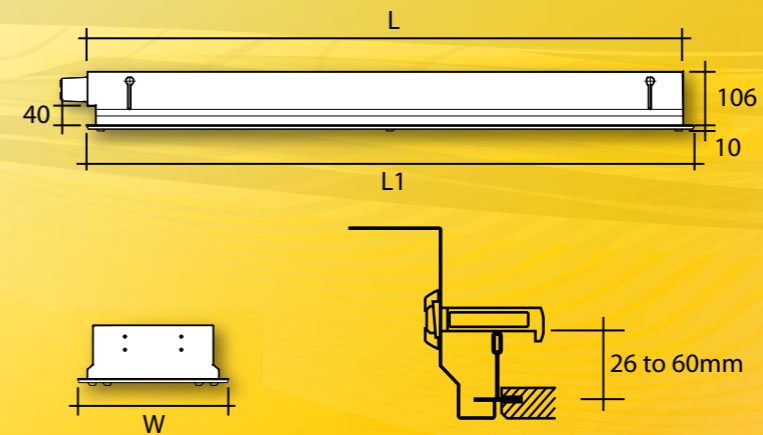

Recessed Universal Module luminaire Pull - Up with side arm supports.

Designed and manufactured to comply with EN 60598 and is CE certified.

The Universal Module range is a Pull - Up luminaire for use with many ceiling types as: Standard & Narrow exposed T - Bar
Plasterboard Spring T - Bar Concealed fix

Lamp Options

T5: 16mm Fluorescent Tubes
T8: 26mm Fluorescent Tubes

Product Specification

- Resilient white finish

Optional Features

(Add suffix to order code)

- /54P:** Framed IP54 attachment
- /65P:** IP65 rated screw fastened front cover
- /40P:** IP40 framed attachment
- /SB4:** Suspension brackets(required for installation to plasterboard and metal pan ceilings)
- /AFP:** Framed prismatic cover
- /AFT:** Framed TP(a) diffuser
- /CAL:** Framed low brightness louvre
- /TAL:** LG3 2001 (Cat2) louvre

Order Codes

Excluding Lamps

T5 Tube - HF as standard

Order Code	Watt	L	W	Kg	Lamp
UVM314/HF/X	3 x 14	598	598	-	T5
UVM328/HF/X	3 x 14	1198	598	-	T5
UVM414/HF/X	4 x 14	598	598	-	T5
UVM428/HF/X	4 x 28	1198	598	-	T5