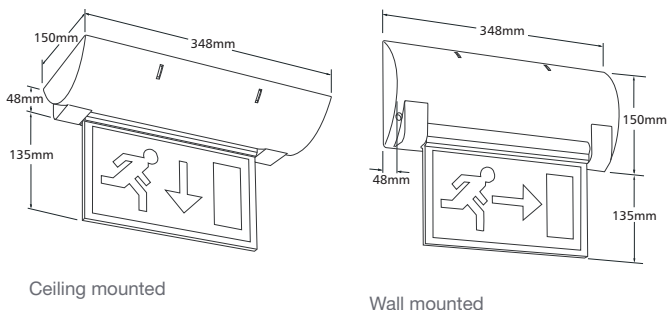

- BSI kitemarked for peace of mind
- ICEL registered with verified light performance
- Suitable for wall or ceiling mounting
- Legend panel pivots for use on walls or sloping ceilings
- Long life 50,000 hour LED version
- Quick and easy to install
- Accepts surface or concealed wiring
- Available in a choice of colours
- Available in self-contained, AC/DC and AC mains slave versions
- EasiCheck, Intellem and CeaGuard self test versions

Installation Notes

- Suitable for ceiling or wall mounting, legend rotates through 90°
- Rear BESA entry, break out section for surface side entry

Dimensions

Options

- Maintained (switchable) 3 hour duration
- Choice of white or silver finish
- Intellem self check. See page 309
- EasiCheck addressable testing. See page 304
- Central system slave versions
- CeaGuard testing versions

Specification

Self contained - To specify state: Edge-lit, emergency sign suitable for either wall or ceiling mounting, finished in white/silver, legend panel to be fully compliant with EN 1838 illumination requirements as Menvier Safe Edge part number _____