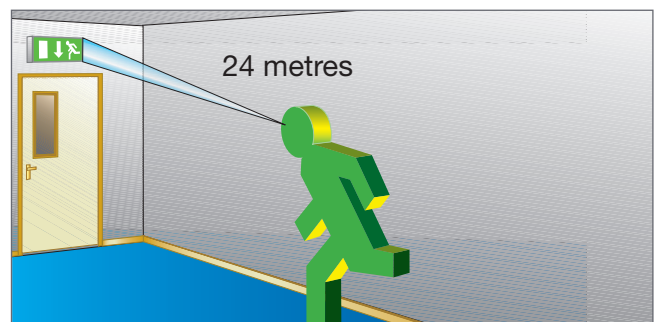

Maximum Viewing Distance

Catalogue Numbers

Safe Edge Luminaire	White Finish	Silver Finish	Weight (kg)
Fluorescent			
Maintained 3Hr	NSED	NSEDS	1.8
Maintained 3Hr Self-test	NSEDIS	NSEDISS	1.8
Maintained 3Hr EasiCheck	NSEDEC	NSEDECS	1.8
Maintained 3Hr EasiCheck 2	NSEDEC2	NSEDEC2S	1.8
230V Ceaguard Slave	NSED230CG	NSED230CGS	1.6
230V AC Mains Slave	NSED230	NSED230S	1.6
230V AC Mains Slave EasiCheck	NSED230EC	NSED230ECS	1.6
50V AC/DC Central System Slave	NSED50	-	1.6
110V AC/DC Central System Slave	NSED110	-	1.6
LED			
Maintained 3Hr	NSLED	NSLEDS	1.9
Maintained 3Hr Self-test	NSLEDIS	NSLEDISS	1.9
Maintained 3Hr EasiCheck	NSLEDEC	NSLEDECS	1.6
Maintained 3Hr EasiCheck 2	NSLEDEC2	NSLEDEC2S	1.6
230V Ceaguard Slave	NSLED230CG	NSLED230CGS	1.6
230V AC Mains Slave	NSLED230	NSLED230S	1.6
230V AC Mains Slave EasiCheck	NSLED230EC	NSLED230ECS	1.6
Primary product for an optimised energy efficient lighting solution			

Legend Panels	Pictogram	Cat No	Weight (kg)
Single sided panel. Down arrow		LUCADS	0.35
Double sided panel. Left and right arrow		LUCALR	0.35
Double sided panel. Down arrow		LUCAD	0.35