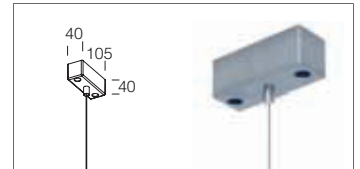

Suspension with wire	
100 cm	22003176-00
Completed with steel wire and millimetre adjustment device. Max load: 20 kg.