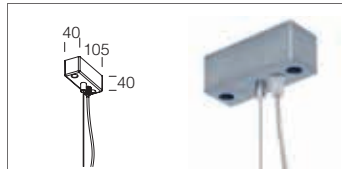

The power supply is housed at one end of the lighting fixture.

IP42IK07

**Housing:** in extruded aluminium.**Diffuser:** made of polycarbonate with a prismatic structure.**Equipment:** Can be recessed mounted in a solid line with linear joint code 22097570-00.**Minilinea B recessed**

Recessed size:

14W=580x46

21W=880x46

28W=1180x46

35W=1480x46

Example of recessed + suspension installation

Powered suspension with wire	
100 cm	22003174-00
Supplied with steel wire and millimetre adjustment device and power cord. Max loading 20Kg.	