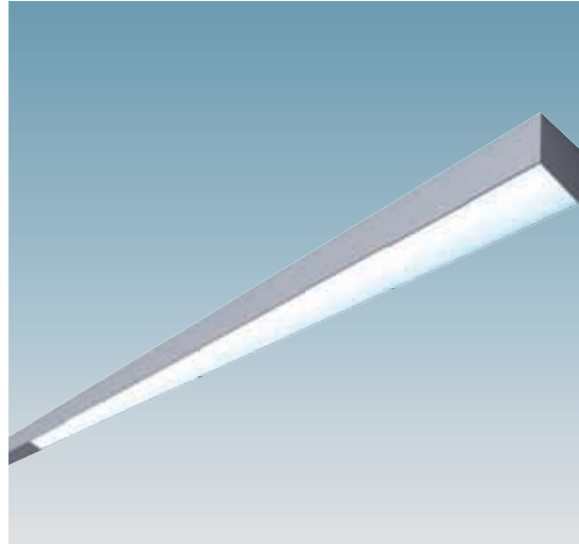

Lamp available in recessed or linear suspended version for direct lighting. Its design is both neutral and sophisticated, reproducing elegant effects in space. Applications include offices, individual worktops and home interiors.

SYSTEMS

IP42IK07

**Housing:** in extruded aluminium.**Diffuser:** made of polycarbonate with a prismatic structure.**Equipment:** supplied with suspension accessories (steel wires and ceiling roses).**Minilinea A suspension**

wattage	colour	CELL		Lamps (Ta=25°C)
		weight	code	Kelvin - ølm - Ra
FL 1x14	nat. oxidised alum.	1,20	22017471-00	4000K - 1200 lm - 1b
FL 1x21	nat. oxidised alum.	1,70	22017473-00	4000K - 1900 lm - 1b
FL 1x28	nat. oxidised alum.	1,90	22017475-00	4000K - 2600 lm - 1b
FL 1x35	nat. oxidised alum.	2,10	22017479-00	4000K - 4300 lm - 1b

The power supply is housed at one end of the lighting fixture.

IP42IK07

**Housing:** in extruded aluminium.**Diffuser:** made of polycarbonate with a prismatic structure.**Equipment:** Can be recessed mounted in a solid line with linear joint code 22097570-00.**Minilinea B recessed**