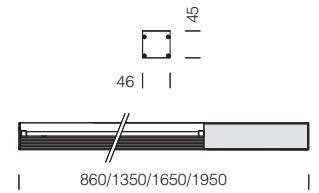

Housing: in extruded aluminium.

Diffuser: made of polycarbonate with a prismatic structure.

Equipment: supplied with suspension accessories (steel wires and ceiling roses).

Minilinea A suspension

wattage	colour	CELL		Lamps (Ta=25°C)
		weight	code	Kelvin - ølm - Ra
FL 1x14	nat. oxidised alum.	1,20	22017471-00	4000K - 1200 lm - 1b
FL 1x21	nat. oxidised alum.	1,70	22017473-00	4000K - 1900 lm - 1b
FL 1x28	nat. oxidised alum.	1,90	22017475-00	4000K - 2600 lm - 1b
FL 1x35	nat. oxidised alum.	2,10	22017479-00	4000K - 4300 lm - 1b

The power supply is housed at one end of the lighting fixture.