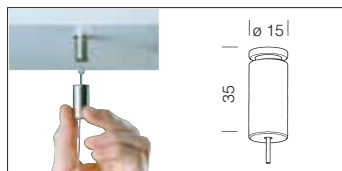

Simple suspension	
galvanised	22003166-00
Supplied with steel wire (l=1,75m) and millimetre adjustment device. Max load: 20 kg.