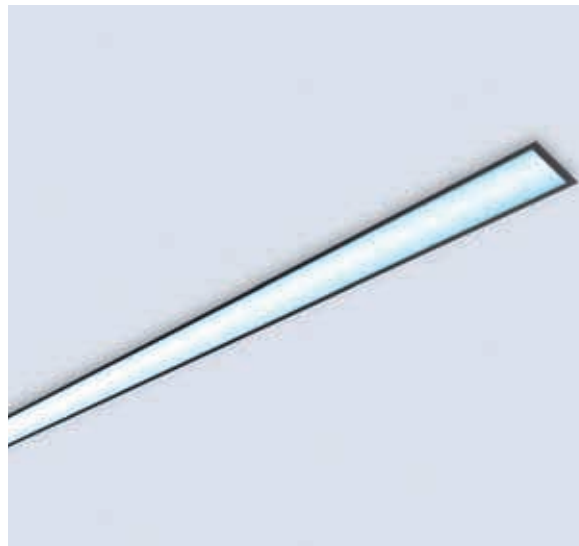

Lamp available in recessed or linear suspended version for direct lighting. Its design is both neutral and sophisticated, reproducing elegant effects in space. Applications include offices, individual worktops and home interiors.

SYSTEMS

IP42IK07

**Housing:** in extruded aluminium.**Diffuser:** made of polycarbonate with a prismatic structure.**Equipment:** supplied with suspension accessories (steel wires and ceiling roses).**Minilinea A suspension**

wattage	colour	CELL		Lamps (Ta=25°C)
		weight	code	Kelvin - ølm - Ra
FL 1x14	nat. oxidised alum.	1,20	22017471-00	4000K - 1200 lm - 1b
FL 1x21	nat. oxidised alum.	1,70	22017473-00	4000K - 1900 lm - 1b
FL 1x28	nat. oxidised alum.	1,90	22017475-00	4000K - 2600 lm - 1b
FL 1x35	nat. oxidised alum.	2,10	22017479-00	4000K - 4300 lm - 1b

The power supply is housed at one end of the lighting fixture.

IP42IK07

**Housing:** in extruded aluminium.**Diffuser:** made of polycarbonate with a prismatic structure.**Equipment:** Can be recessed mounted in a solid line with linear joint code 22097570-00.**Minilinea B recessed**