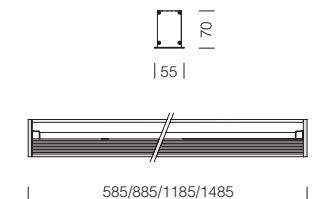

wattage	colour	CELL		Lamps (Ta=25°C)
		weight	code	Kelvin - ølm - Ra
FL 1x14	nat. oxidised alum.	1,20	22017471-00	4000K - 1200 lm - 1b
FL 1x21	nat. oxidised alum.	1,70	22017473-00	4000K - 1900 lm - 1b
FL 1x28	nat. oxidised alum.	1,90	22017475-00	4000K - 2600 lm - 1b
FL 1x35	nat. oxidised alum.	2,10	22017479-00	4000K - 4300 lm - 1b

The power supply is housed at one end of the lighting fixture.

IP42IK07

**Housing:** in extruded aluminium.**Diffuser:** made of polycarbonate with a prismatic structure.**Equipment:** Can be recessed mounted in a solid line with linear joint code 22097570-00.**Minilinea B recessed**

Recessed size:

14W=580x46

21W=880x46

28W=1180x46

35W=1480x46

Example of recessed + suspension installation

Powered suspension with wire	
100 cm	22003174-00
Supplied with steel wire and millimetre adjustment device and power cord. Max loading 20Kg.	

Powered suspension	
100 cm	22003173-00
Supplied with steel wire, millimetre adjustment device, and power cord. Max load: 20 Kg. Length 100 cm	