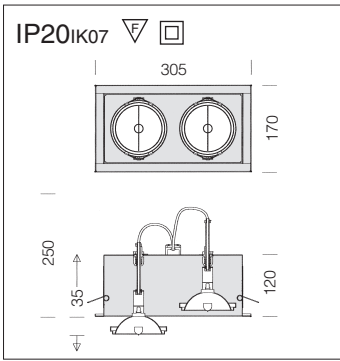

Versions are supplied with IRC lamp and transformer; CDM versions are complete with lamp. Gear box is to be bought separately code 22092011-00/22092021-00.

Shop 2						
		CTL		CTL-S+L		Lamps (Ta=25°C)
wattage	colour	weight	code	weight	code	Kelvin - ølm - Ra
AR111-IRC 2x50	m. silver	1,50	22181075-00			3000K - 4000h - 5800cd - 24°
AR111-IRC 50+ CDM-T 70	m. silver			1,60	22181073-00	4200K - 6600 lm - Ra 1a
AR111-IRC 50+ CDM-T 150	m. silver			1,60	22181074-00	4200K - 12700 lm - Ra 1a

On request: housing with a black rim.

CDM versions are complete with lamp. Gear box is to be bought separately code 22092011-00/22092021-00.

Shop 2						
		S+L		Lamps (Ta=25°C)		
wattage	colour	weight	code	Kelvin - ølm - Ra		
CDM-T 2x70	m. silver	1,60	22181076-00	4200K - 6600 lm - Ra 1a		
CDM-T 2x150	m. silver	1,70	22181077-00	4200K - 12700 lm - Ra 1a		

On request: housing with a black rim.