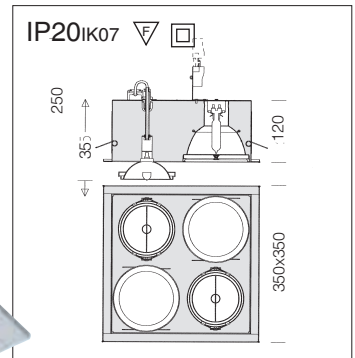

Versions are supplied with IRC lamp and transformer; CDM versions are complete with lamp. Gear box is to be bought separately code 22092011/92021-00.

Shop 4				
		CTL-S+L		Lamps (Ta=25°C)
wattage	colour	weight	code	Kelvin - ølm - Ra
AR111/IRC 2x50+CDM-T 2x70	m. silver	2,60	22181079-00	3000K - 4000h - 5800cd + 4200K - 6600 lm - Ra 1a

On request: housing with a black rim.