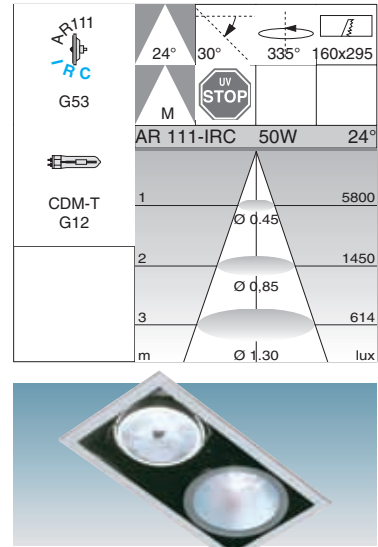

Versions are supplied with IRC lamp and transformer; CDM versions are complete with lamp. Gear box is to be bought separately code 22092011-00/22092021-00.

Shop 2						
		CTL		CTL-S+L		Lamps (Ta=25°C)
wattage	colour	weight	code	weight	code	Kelvin - ølm - Ra
AR111-IRC 2x50	m. silver	1,50	22181075-00			3000K - 4000h - 5800cd - 24°
AR111-IRC 50+ CDM-T 70	m. silver			1,60	22181073-00	4200K - 6600 lm - Ra 1a
AR111-IRC 50+ CDM-T 150	m. silver			1,60	22181074-00	4200K - 12700 lm - Ra 1a

On request: housing with a black rim.

CDM versions are complete with lamp. Gear box is to be bought separately code 22092011-00/22092021-00.

Shop 2						
		S+L		Lamps (Ta=25°C)		
wattage	colour	weight	code	Kelvin - ølm - Ra		
CDM-T 2x70	m. silver	1,60	22181076-00	4200K - 6600 lm - Ra 1a		
CDM-T 2x150	m. silver	1,70	22181077-00	4200K - 12700 lm - Ra 1a		

On request: housing with a black rim.