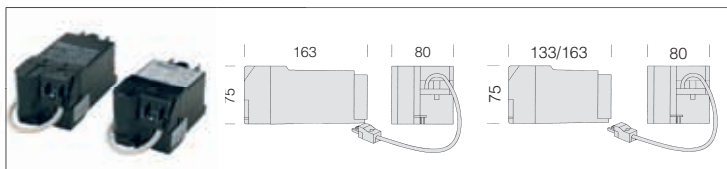

Box				
		CNR		
wattage	colour	weight	code	
JM/CDM 70	black	1.70	22092011-00	
JM/CDM 150	black	2.50	22092021-00	

V0 techno-polymer box. T_s≤95°C under normal operating conditions. T_s≤105 in malfunction conditions. Complete with starter, ballast, capacitor, 2-pole terminal block and thermal protection.