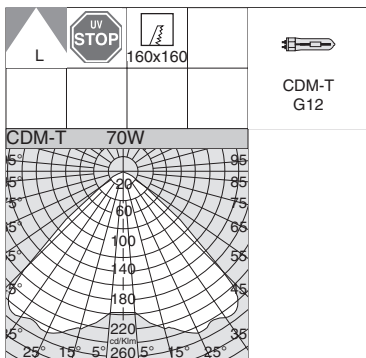

**ENERGY SAVER AR111-IRC**  
 power saving lamps provide a luminous efficiency 33% higher than conventional AR111 lamps; therefore: more light, lower consumption.  
 3000k colour temperature  
**50W = 35W IRC      75W = 50W IRC**

**Housing:** Made of sheet steel.

Shop 1				
		CTL		Lamps (Ta=25°C)
wattage	colour	weight	code	Kelvin - ølm - Ra
<b>AR111-IRC 50</b>	m. silver	0,90	22181070-00	3000K - 4000 h - 5800cd - 24°

Complete with lamp and transformer AR111-IRC. On request: housing with a black rim.

The new optic unit is fitted with a Mastercolour metal halide lamp, guaranteeing high colour rendering as well as long life.

**Reflector:** High-efficiency prismatic and polished aluminium

Shop 1				
		S+L		Lamps (Ta=25°C)
wattage	colour	weight	code	Kelvin - ølm - Ra
<b>CDM-T 70</b>	m. silver	1,00	22181071-00	4200K - 6600 lm - Ra 1a
<b>CDM-T 150</b>	m. silver	1,00	22181072-00	4200K - 12700 lm - Ra 1a

Shop 2						
		CTL		CTL-S+L		Lamps (Ta=25°C)
wattage	colour	weight	code	weight	code	Kelvin - ølm - Ra
AR111-IRC 2x50	m. silver	1,50	22181075-00			3000K - 4000h - 5800cd - 24°
AR111-IRC 50+ CDM-T 70	m. silver			1,60	22181073-00	4200K - 6600 lm - Ra 1a
AR111-IRC 50+ CDM-T 150	m. silver			1,60	22181074-00	4200K - 12700 lm - Ra 1a