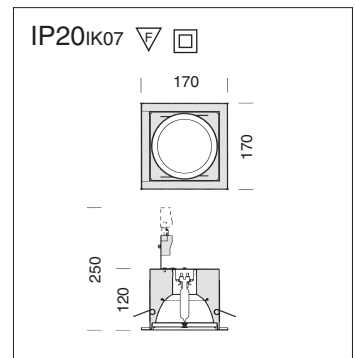

**ENERGY SAVER AR111-IRC**  
 power saving lamps provide a luminous efficiency 33% higher than conventional AR111 lamps; therefore: more light, lower consumption.  
 3000k colour temperature  
**50W = 35W IRC      75W = 50W IRC**

**Housing:** Made of sheet steel.

Shop 1				
		CTL		Lamps (Ta=25°C)
wattage	colour	weight	code	Kelvin - ølm - Ra
<b>AR111-IRC 50</b>	m. silver	0,90	22181070-00	3000K - 4000 h - 5800cd - 24°

Complete with lamp and transformer AR111-IRC. On request: housing with a black rim.

The new optic unit is fitted with a Mastercolour metal halide lamp, guaranteeing high colour rendering as well as long life.

**Reflector:** High-efficiency prismatic and polished aluminium

Shop 1				
		S+L		Lamps (Ta=25°C)
wattage	colour	weight	code	Kelvin - ølm - Ra
<b>CDM-T 70</b>	m. silver	1,00	22181071-00	4200K - 6600 lm - Ra 1a
<b>CDM-T 150</b>	m. silver	1,00	22181072-00	4200K - 12700 lm - Ra 1a