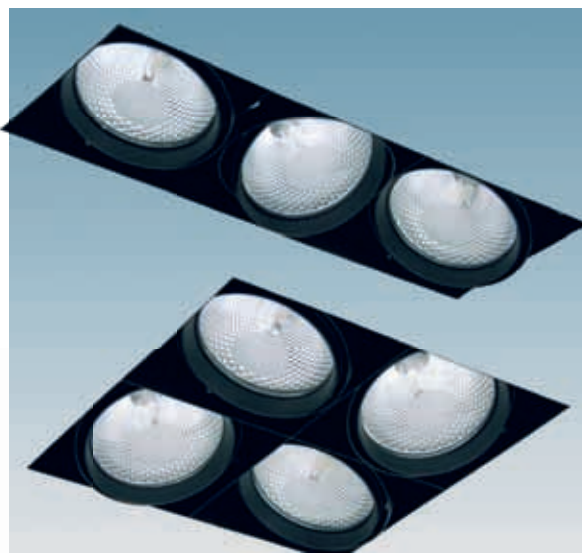

Shop 7 - flush-finish					
CELL				Lamps (Ta=25°C)	
wattage	colour	weight	code	Kelvin - ølm - Ra	
CDM-T 3x70	black	3,40	22181635-00	4200K - 6600 lm - Ra 1a	

Shop 8 - flush-finish					
CELL				Lamps (Ta=25°C)	
wattage	colour	weight	code	Kelvin - ølm - Ra	
CDM-T 4x70	black	3,40	22181637-00	4200K - 6600 lm - Ra 1a