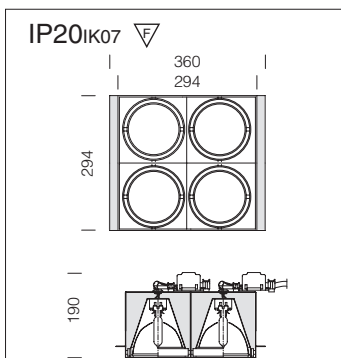

On request: housing with a black rim.

Versions are supplied with IRC lamp and transformer; CDM versions are complete with lamp. Gear box is to be bought separately code 22092011/92021-00.

Shop 4				
		CTL-S+L		Lamps (Ta=25°C)
wattage	colour	weight	code	Kelvin - ølm - Ra
AR111/IRC 2x50+CDM-T 2x70	m. silver	2,60	22181079-00	3000K - 4000h - 5800cd + 4200K - 6600 lm - Ra 1a

Shop 5 - flush-finish					
CELL				Lamps (Ta=25°C)	
wattage	colour	weight	code	Kelvin - ølm - Ra	
CDM-T 70	black	3,40	22181631-00	4200K - 6600 lm - Ra 1a	

Shop 6 - flush-finish					
CELL				Lamps (Ta=25°C)	
wattage	colour	weight	code	Kelvin - ølm - Ra	
CDM-T 2x70	black	3,40	22181633-00	4200K - 6600 lm - Ra 1a	