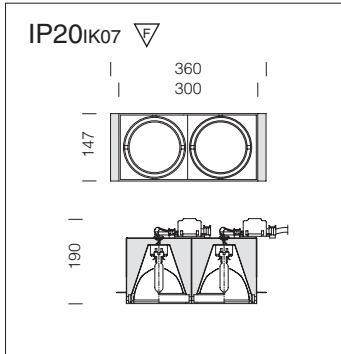

Shop 5 - flush-finish					
CELL				Lamps (Ta=25°C)	
wattage	colour	weight	code	Kelvin - ølm - Ra	
CDM-T 70	black	3,40	22181631-00	4200K - 6600 lm - Ra 1a	

Shop 6 - flush-finish					
CELL				Lamps (Ta=25°C)	
wattage	colour	weight	code	Kelvin - ølm - Ra	
CDM-T 2x70	black	3,40	22181633-00	4200K - 6600 lm - Ra 1a