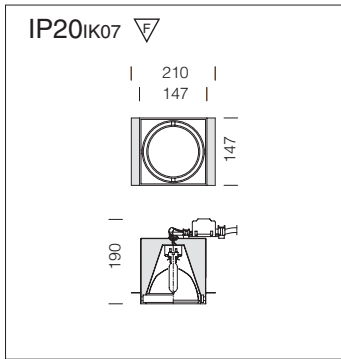

Shop 5 - flush-finish					
CELL				Lamps (Ta=25°C)	
wattage	colour	weight	code	Kelvin - ølm - Ra	
CDM-T 70	black	3,40	22181631-00	4200K - 6600 lm - Ra 1a	

Shop 6 - flush-finish					
CELL				Lamps (Ta=25°C)	
wattage	colour	weight	code	Kelvin - ølm - Ra	
CDM-T 2x70	black	3,40	22181633-00	4200K - 6600 lm - Ra 1a