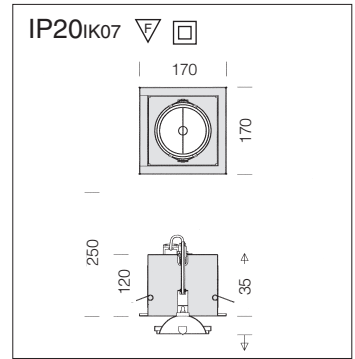

The **SHOP** series has been updated with the addition of new features: a new wide beam fixed optic unit has been created, which fits perfectly into the structure, ideal for use in combination with conventional adjustable angle accent optic units using AR111 halogen lamps. The addition of the new optic unit makes this product even more versatile, and extends its use to showcases.

Housing: Made of sheet steel.

Shop 1				
		CTL		Lamps (Ta=25°C)
wattage	colour	weight	code	Kelvin - ølm - Ra
AR111-IRC 50	m. silver	0,90	22181070-00	3000K - 4000 h - 5800cd - 24°

Complete with lamp and transformer AR111-IRC. On request: housing with a black rim.