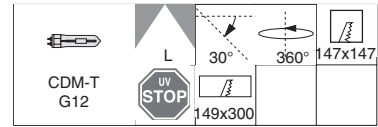

Shop 5 - flush-finish					
CELL				Lamps (Ta=25°C)	
wattage	colour	weight	code	Kelvin - ølm - Ra	
CDM-T 70	black	3,40	22181631-00	4200K - 6600 lm - Ra 1a	

Shop 6 - flush-finish					
CELL				Lamps (Ta=25°C)	
wattage	colour	weight	code	Kelvin - ølm - Ra	
CDM-T 2x70	black	3,40	22181633-00	4200K - 6600 lm - Ra 1a