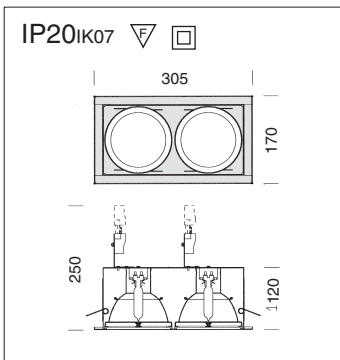

Versions are supplied with IRC lamp and transformer; CDM versions are complete with lamp. Gear box is to be bought separately code 22092011-00/22092021-00.

Shop 2						
		CTL		CTL-S+L		Lamps (Ta=25°C)
wattage	colour	weight	code	weight	code	Kelvin - ølm - Ra
AR111-IRC 2x50	m. silver	1,50	22181075-00			3000K - 4000h - 5800cd - 24°
AR111-IRC 50+ CDM-T 70	m. silver			1,60	22181073-00	4200K - 6600 lm - Ra 1a
AR111-IRC 50+ CDM-T 150	m. silver			1,60	22181074-00	4200K - 12700 lm - Ra 1a

On request: housing with a black rim.