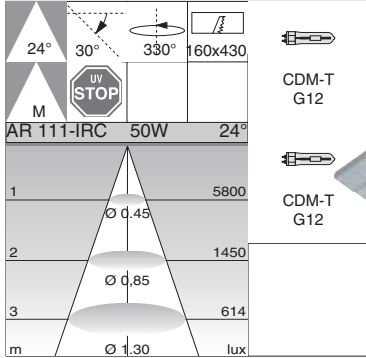

The new optic unit is fitted with a Mastercolour metal halide lamp, guaranteeing high colour rendering as well as long life.

**Reflector:** High-efficiency prismatic and polished aluminium

Shop 1				
		S+L		Lamps (Ta=25°C)
wattage	colour	weight	code	Kelvin - ølm - Ra
<b>CDM-T 70</b>	m. silver	1,00	22181071-00	4200K - 6600 lm - Ra 1a
<b>CDM-T 150</b>	m. silver	1,00	22181072-00	4200K - 12700 lm - Ra 1a

Shop 2						
		CTL		CTL-S+L		Lamps (Ta=25°C)
wattage	colour	weight	code	weight	code	Kelvin - ølm - Ra
AR111-IRC 2x50	m. silver	1,50	22181075-00			3000K - 4000h - 5800cd - 24°
AR111-IRC 50+ CDM-T 70	m. silver			1,60	22181073-00	4200K - 6600 lm - Ra 1a
AR111-IRC 50+ CDM-T 150	m. silver			1,60	22181074-00	4200K - 12700 lm - Ra 1a

On request: housing with a black rim.

CDM versions are complete with lamp. Gear box is to be bought separately code 22092011-00/22092021-00.

Shop 2						
		S+L		Lamps (Ta=25°C)		
wattage	colour	weight	code	Kelvin - ølm - Ra		
CDM-T 2x70	m. silver	1,60	22181076-00	4200K - 6600 lm - Ra 1a		
CDM-T 2x150	m. silver	1,70	22181077-00	4200K - 12700 lm - Ra 1a		

On request: housing with a black rim.

Versions are supplied with IRC lamp and transformer; CDM versions are complete with lamp. Gear box is to be bought separately code 22092011/92021-00.

Shop 3				
		CTL-S+L		Lamps (Ta=25°C)
wattage	colour	weight	code	Kelvin - ølm - Ra
AR111/IRC 2x50+CDM-T 70	m. silver	2,10	22181078-00	3000K - 4000h - 5800cd + 4200K - 6600 lm - Ra 1a