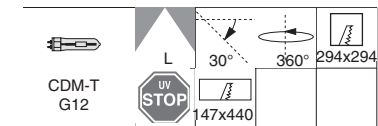

Shop 7 - flush-finish					
CELL				Lamps (Ta=25°C)	
wattage	colour	weight	code	Kelvin - ølm - Ra	
CDM-T 3x70	black	3,40	22181635-00	4200K - 6600 lm - Ra 1a	

Shop 8 - flush-finish					
CELL				Lamps (Ta=25°C)	
wattage	colour	weight	code	Kelvin - ølm - Ra	
CDM-T 4x70	black	3,40	22181637-00	4200K - 6600 lm - Ra 1a