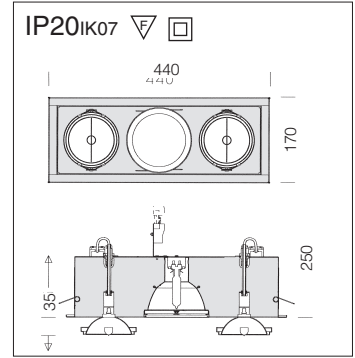

Versions are supplied with IRC lamp and transformer; CDM versions are complete with lamp. Gear box is to be bought separately code 22092011/92021-00.

Shop 3				
		CTL-S+L		Lamps (Ta=25°C)
wattage	colour	weight	code	Kelvin - ølm - Ra
AR111/IRC 2x50+CDM-T 70	m. silver	2,10	22181078-00	3000K - 4000h - 5800cd + 4200K - 6600 lm - Ra 1a

On request: housing with a black rim.