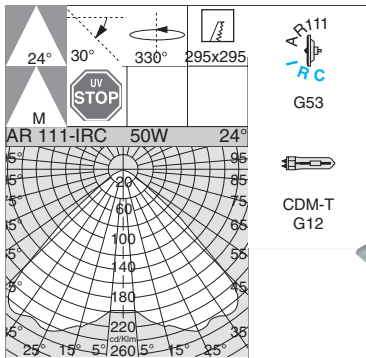

Shop 2						
		CTL		CTL-S+L		Lamps (Ta=25°C)
wattage	colour	weight	code	weight	code	Kelvin - ølm - Ra
AR111-IRC 2x50	m. silver	1,50	22181075-00			3000K - 4000h - 5800cd - 24°
AR111-IRC 50+ CDM-T 70	m. silver			1,60	22181073-00	4200K - 6600 lm - Ra 1a
AR111-IRC 50+ CDM-T 150	m. silver			1,60	22181074-00	4200K - 12700 lm - Ra 1a

On request: housing with a black rim.

CDM versions are complete with lamp. Gear box is to be bought separately code 22092011-00/22092021-00.

Shop 2						
		S+L		Lamps (Ta=25°C)		
wattage	colour	weight	code	Kelvin - ølm - Ra		
CDM-T 2x70	m. silver	1,60	22181076-00	4200K - 6600 lm - Ra 1a		
CDM-T 2x150	m. silver	1,70	22181077-00	4200K - 12700 lm - Ra 1a		

On request: housing with a black rim.

Versions are supplied with IRC lamp and transformer; CDM versions are complete with lamp. Gear box is to be bought separately code 22092011/92021-00.

Shop 3				
		CTL-S+L		Lamps (Ta=25°C)
wattage	colour	weight	code	Kelvin - ølm - Ra
AR111/IRC 2x50+CDM-T 70	m. silver	2,10	22181078-00	3000K - 4000h - 5800cd + 4200K - 6600 lm - Ra 1a

On request: housing with a black rim.

Versions are supplied with IRC lamp and transformer; CDM versions are complete with lamp. Gear box is to be bought separately code 22092011/92021-00.

Shop 4				
		CTL-S+L		Lamps (Ta=25°C)
wattage	colour	weight	code	Kelvin - ølm - Ra
AR111/IRC 2x50+CDM-T 2x70	m. silver	2,60	22181079-00	3000K - 4000h - 5800cd + 4200K - 6600 lm - Ra 1a