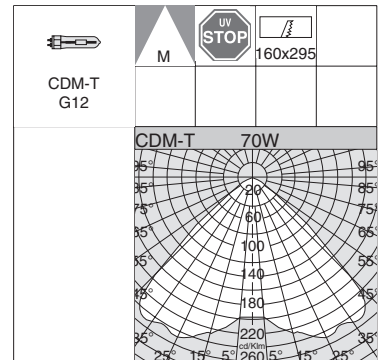

**Housing:** Made of sheet steel.

Shop 1				
		CTL		Lamps (Ta=25°C)
wattage	colour	weight	code	Kelvin - ølm - Ra
<b>AR111-IRC 50</b>	m. silver	0,90	22181070-00	3000K - 4000 h - 5800cd - 24°

Complete with lamp and transformer AR111-IRC. On request: housing with a black rim.

The new optic unit is fitted with a Mastercolour metal halide lamp, guaranteeing high colour rendering as well as long life.

**Reflector:** High-efficiency prismatic and polished aluminium

Shop 1				
		S+L		Lamps (Ta=25°C)
wattage	colour	weight	code	Kelvin - ølm - Ra
<b>CDM-T 70</b>	m. silver	1,00	22181071-00	4200K - 6600 lm - Ra 1a
<b>CDM-T 150</b>	m. silver	1,00	22181072-00	4200K - 12700 lm - Ra 1a

Shop 2						
		CTL		CTL-S+L		Lamps (Ta=25°C)
wattage	colour	weight	code	weight	code	Kelvin - ølm - Ra
AR111-IRC 2x50	m. silver	1,50	22181075-00			3000K - 4000h - 5800cd - 24°
AR111-IRC 50+ CDM-T 70	m. silver			1,60	22181073-00	4200K - 6600 lm - Ra 1a
AR111-IRC 50+ CDM-T 150	m. silver			1,60	22181074-00	4200K - 12700 lm - Ra 1a

On request: housing with a black rim.

CDM versions are complete with lamp. Gear box is to be bought separately code 22092011-00/22092021-00.

Shop 2						
		S+L		Lamps (Ta=25°C)		
wattage	colour	weight	code	Kelvin - ølm - Ra		
CDM-T 2x70	m. silver	1,60	22181076-00	4200K - 6600 lm - Ra 1a		
CDM-T 2x150	m. silver	1,70	22181077-00	4200K - 12700 lm - Ra 1a		