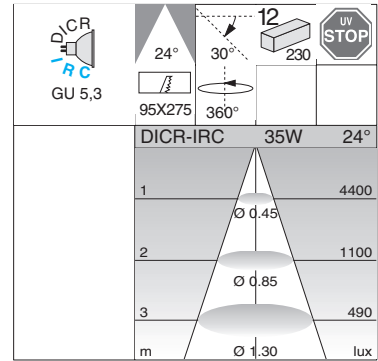

DICR GU5,3

Minishop 1 - A				
		S+L		Lamps (Ta=25°C)
wattage	colour	weight	code	Kelvin - ølm - Ra
DICR 50	m. silver	0,50	22181171-00	3000K - 2000 h - 1500cd - 38°
Supplied with lamp.				

Minishop 2 - A				
		S+L		Lamps (Ta=25°C)
wattage	colour	weight	code	Kelvin - ølm - Ra
DICR 2x50	m. silver	0,80	22181173-00	3000K - 2000 h - 1500cd - 38°
Supplied with lamp. Version with LED is available on request.				

Minishop 3 - A				
		S+L		Lamps (Ta=25°C)
wattage	colour	weight	code	Kelvin - ølm - Ra
DICR-IRC 3x35	m. silver	1,20	22181175-00	3000K - 5000h - 4400cd - 24°
Supplied with lamp.				

Minishop 4 - A - in line				
		S+L		Lamps (Ta=25°C)
wattage	colour	weight	code	Kelvin - ølm - Ra
DICR-IRC 4x35	m. silver	1,60	22181176-00	3000K - 5000h - 4400cd - 38°
Supplied with lamp.				

Minishop 4				
		S+L		Lamps (Ta=25°C)
wattage	colour	weight	code	Kelvin - ølm - Ra
DICR-IRC 4x35	m. silver	1,30	22181177-00	3000K - 5000h - 4400cd - 38°
Supplied with lamp.				