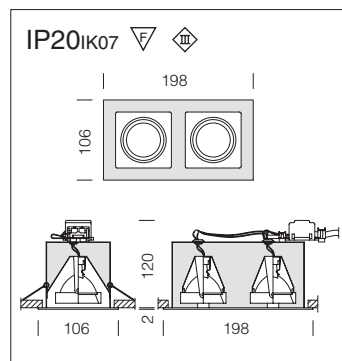

Housing: made from steel, adjustable. Supplied with springs for recessed installation.

Coating: fluid-coated with humidity resistant UV-stabilized polyester paint, after a chromate treatment.

Equipment: with springs for false ceilings, max. 30mm.

DICR GU5,3

Minishop 1 - A				
		S+L		Lamps (Ta=25°C)
wattage	colour	weight	code	Kelvin - ølm - Ra
DICR 50	m. silver	0,50	22181171-00	3000K - 2000 h - 1500cd - 38°
Supplied with lamp.				

Minishop 2 - A				
		S+L		Lamps (Ta=25°C)
wattage	colour	weight	code	Kelvin - ølm - Ra
DICR 2x50	m. silver	0,80	22181173-00	3000K - 2000 h - 1500cd - 38°
Supplied with lamp. Version with LED is available on request.				

Minishop 3 - A				
		S+L		Lamps (Ta=25°C)
wattage	colour	weight	code	Kelvin - ølm - Ra
DICR-IRC 3x35	m. silver	1,20	22181175-00	3000K - 5000h - 4400cd - 24°
Supplied with lamp.				

Minishop 4 - A - in line				
		S+L		Lamps (Ta=25°C)
wattage	colour	weight	code	Kelvin - ølm - Ra
DICR-IRC 4x35	m. silver	1,60	22181176-00	3000K - 5000h - 4400cd - 38°
Supplied with lamp.				

Minishop 4				
		S+L		Lamps (Ta=25°C)
wattage	colour	weight	code	Kelvin - ølm - Ra
DICR-IRC 4x35	m. silver	1,30	22181177-00	3000K - 5000h - 4400cd - 38°
Supplied with lamp.				