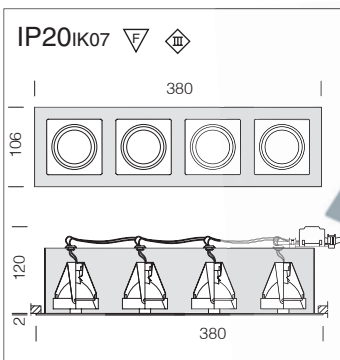

DICR GU5,3

Minishop 1 - A				
		S+L		Lamps (Ta=25°C)
wattage	colour	weight	code	Kelvin - ølm - Ra
DICR 50	m. silver	0,50	22181171-00	3000K - 2000 h - 1500cd - 38°
Supplied with lamp.				

Minishop 2 - A				
		S+L		Lamps (Ta=25°C)
wattage	colour	weight	code	Kelvin - ølm - Ra
DICR 2x50	m. silver	0,80	22181173-00	3000K - 2000 h - 1500cd - 38°
Supplied with lamp. Version with LED is available on request.				

Minishop 3 - A				
		S+L		Lamps (Ta=25°C)
wattage	colour	weight	code	Kelvin - ølm - Ra
DICR-IRC 3x35	m. silver	1,20	22181175-00	3000K - 5000h - 4400cd - 24°
Supplied with lamp.				

Minishop 4 - A - in line				
		S+L		Lamps (Ta=25°C)
wattage	colour	weight	code	Kelvin - ølm - Ra
DICR-IRC 4x35	m. silver	1,60	22181176-00	3000K - 5000h - 4400cd - 38°
Supplied with lamp.				

Minishop 4				
		S+L		Lamps (Ta=25°C)
wattage	colour	weight	code	Kelvin - ølm - Ra
DICR-IRC 4x35	m. silver	1,30	22181177-00	3000K - 5000h - 4400cd - 38°
Supplied with lamp.				