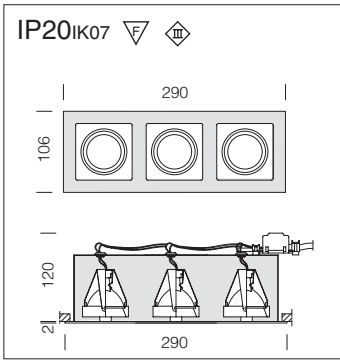

Housing: made from steel, adjustable. Supplied with springs for recessed installation.

Coating: fluid-coated with humidity resistant UV-stabilized polyester paint, after a chromate treatment.

Equipment: with springs for false ceilings, max. 30mm.

DICR GU5,3

Minishop 1 - A				
		S+L		Lamps (Ta=25°C)
wattage	colour	weight	code	Kelvin - ølm - Ra
DICR 50	m. silver	0,50	22181171-00	3000K - 2000 h - 1500cd - 38°
Supplied with lamp.				

Minishop 2 - A				
		S+L		Lamps (Ta=25°C)
wattage	colour	weight	code	Kelvin - ølm - Ra
DICR 2x50	m. silver	0,80	22181173-00	3000K - 2000 h - 1500cd - 38°
Supplied with lamp. Version with LED is available on request.				

Minishop 3 - A				
		S+L		Lamps (Ta=25°C)
wattage	colour	weight	code	Kelvin - ølm - Ra
DICR-IRC 3x35	m. silver	1,20	22181175-00	3000K - 5000h - 4400cd - 24°
Supplied with lamp.				

Minishop 4 - A - in line				
		S+L		Lamps (Ta=25°C)
wattage	colour	weight	code	Kelvin - ølm - Ra
DICR-IRC 4x35	m. silver	1,60	22181176-00	3000K - 5000h - 4400cd - 38°
Supplied with lamp.				

Minishop 4				
		S+L		Lamps (Ta=25°C)
wattage	colour	weight	code	Kelvin - ølm - Ra
DICR-IRC 4x35	m. silver	1,30	22181177-00	3000K - 5000h - 4400cd - 38°
Supplied with lamp.				