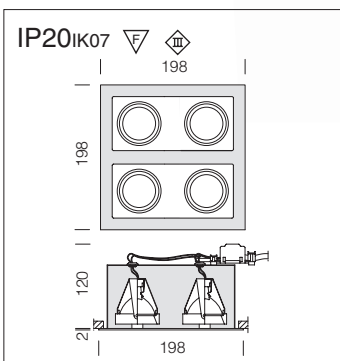

DICR GU5,3

Minishop 1 - A				
		S+L		Lamps (Ta=25°C)
wattage	colour	weight	code	Kelvin - ølm - Ra
DICR 50	m. silver	0,50	22181171-00	3000K - 2000 h - 1500cd - 38°
Supplied with lamp.				

Minishop 2 - A				
		S+L		Lamps (Ta=25°C)
wattage	colour	weight	code	Kelvin - ølm - Ra
DICR 2x50	m. silver	0,80	22181173-00	3000K - 2000 h - 1500cd - 38°
Supplied with lamp. Version with LED is available on request.				

Minishop 3 - A				
		S+L		Lamps (Ta=25°C)
wattage	colour	weight	code	Kelvin - ølm - Ra
DICR-IRC 3x35	m. silver	1,20	22181175-00	3000K - 5000h - 4400cd - 24°
Supplied with lamp.				

Minishop 4 - A - in line				
		S+L		Lamps (Ta=25°C)
wattage	colour	weight	code	Kelvin - ølm - Ra
DICR-IRC 4x35	m. silver	1,60	22181176-00	3000K - 5000h - 4400cd - 38°
Supplied with lamp.				

Minishop 4				
		S+L		Lamps (Ta=25°C)
wattage	colour	weight	code	Kelvin - ølm - Ra
DICR-IRC 4x35	m. silver	1,30	22181177-00	3000K - 5000h - 4400cd - 38°
Supplied with lamp.				