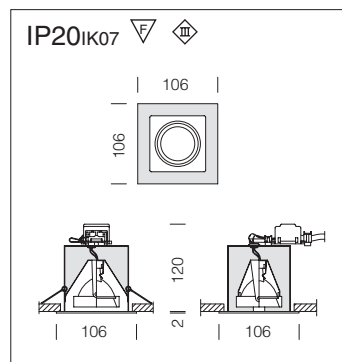

Housing: made from steel, adjustable. Supplied with springs for recessed installation.

Coating: fluid-coated with humidity resistant UV-stabilized polyester paint, after a chromate treatment.

Equipment: with springs for false ceilings, max. 30mm.

DICR GU5,3

Minishop 1 - A				
		S+L		Lamps (Ta=25°C)
wattage	colour	weight	code	Kelvin - ølm - Ra
DICR 50	m. silver	0,50	22181171-00	3000K - 2000 h - 1500cd - 38°
Supplied with lamp.				

Minishop 2 - A				
		S+L		Lamps (Ta=25°C)
wattage	colour	weight	code	Kelvin - ølm - Ra
DICR 2x50	m. silver	0,80	22181173-00	3000K - 2000 h - 1500cd - 38°
Supplied with lamp. Version with LED is available on request.				

Minishop 3 - A				
		S+L		Lamps (Ta=25°C)
wattage	colour	weight	code	Kelvin - ølm - Ra
DICR-IRC 3x35	m. silver	1,20	22181175-00	3000K - 5000h - 4400cd - 24°
Supplied with lamp.				

Minishop 4 - A - in line				
		S+L		Lamps (Ta=25°C)
wattage	colour	weight	code	Kelvin - ølm - Ra
DICR-IRC 4x35	m. silver	1,60	22181176-00	3000K - 5000h - 4400cd - 38°
Supplied with lamp.				

Minishop 4				
		S+L		Lamps (Ta=25°C)
wattage	colour	weight	code	Kelvin - ølm - Ra
DICR-IRC 4x35	m. silver	1,30	22181177-00	3000K - 5000h - 4400cd - 38°
Supplied with lamp.				