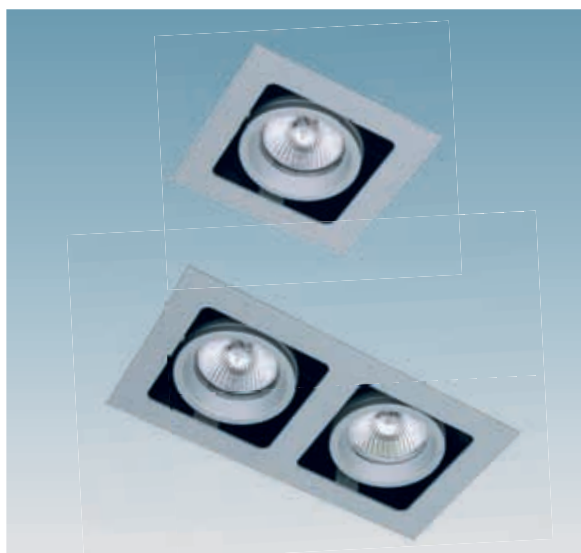

Housing: made from steel, adjustable. Supplied with springs for recessed installation.

Coating: fluid-coated with humidity resistant UV-stabilized polyester paint, after a chromate treatment.

Equipment: with springs for false ceilings, max. 30mm.

DICR GU5,3

Minishop 1 - A				
		S+L		Lamps (Ta=25°C)
wattage	colour	weight	code	Kelvin - ølm - Ra
DICR 50	m. silver	0,50	22181171-00	3000K - 2000 h - 1500cd - 38°
Supplied with lamp.				

Minishop 2 - A				
		S+L		Lamps (Ta=25°C)
wattage	colour	weight	code	Kelvin - ølm - Ra
DICR 2x50	m. silver	0,80	22181173-00	3000K - 2000 h - 1500cd - 38°
Supplied with lamp. Version with LED is available on request.				

Minishop 3 - A				
		S+L		Lamps (Ta=25°C)
wattage	colour	weight	code	Kelvin - ølm - Ra
DICR-IRC 3x35	m. silver	1,20	22181175-00	3000K - 5000h - 4400cd - 24°
Supplied with lamp.				

Minishop 4 - A - in line				
		S+L		Lamps (Ta=25°C)
wattage	colour	weight	code	Kelvin - ølm - Ra
DICR-IRC 4x35	m. silver	1,60	22181176-00	3000K - 5000h - 4400cd - 38°
Supplied with lamp.				

Minishop 4				
		S+L		Lamps (Ta=25°C)
wattage	colour	weight	code	Kelvin - ølm - Ra
DICR-IRC 4x35	m. silver	1,30	22181177-00	3000K - 5000h - 4400cd - 38°
Supplied with lamp.				