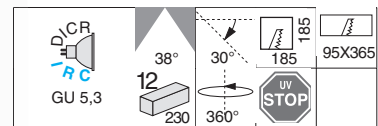

DICR GU5,3

Minishop 1 - A				
		S+L		Lamps (Ta=25°C)
wattage	colour	weight	code	Kelvin - ølm - Ra
DICR 50	m. silver	0,50	22181171-00	3000K - 2000 h - 1500cd - 38°
Supplied with lamp.				

Minishop 2 - A				
		S+L		Lamps (Ta=25°C)
wattage	colour	weight	code	Kelvin - ølm - Ra
DICR 2x50	m. silver	0,80	22181173-00	3000K - 2000 h - 1500cd - 38°
Supplied with lamp. Version with LED is available on request.				

Minishop 3 - A				
		S+L		Lamps (Ta=25°C)
wattage	colour	weight	code	Kelvin - ølm - Ra
DICR-IRC 3x35	m. silver	1,20	22181175-00	3000K - 5000h - 4400cd - 24°
Supplied with lamp.				

Minishop 4 - A - in line				
		S+L		Lamps (Ta=25°C)
wattage	colour	weight	code	Kelvin - ølm - Ra
DICR-IRC 4x35	m. silver	1,60	22181176-00	3000K - 5000h - 4400cd - 38°
Supplied with lamp.				

Minishop 4				
		S+L		Lamps (Ta=25°C)
wattage	colour	weight	code	Kelvin - ølm - Ra
DICR-IRC 4x35	m. silver	1,30	22181177-00	3000K - 5000h - 4400cd - 38°
Supplied with lamp.				