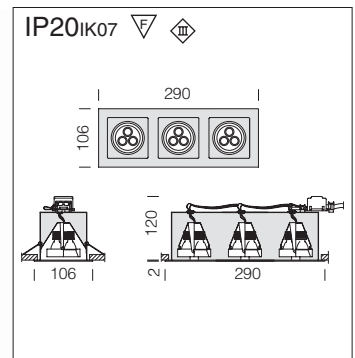

Minishop 1A Power LED white					
		CLD S+L		LED (Ta=45°C)	
wattage/W (350mA)	colour	weight	code	W tot.	K - ølm 350mA - degrees
LED white 3x1,2W	silver m.	0,50	22181570-00	3,5	4000 K - 300lm - 25°

Buy separately power supply code: 22090837-00 (350mA).

To power in series max 2 spotlights or 4 spotlights of 1,2W utilize LED power supply code 22090837-00.

Minishop 2A Power LED white					
		CLD S+L		LED (Ta=45°C)	
wattage/W (350mA)	colour	weight	code	W tot.	K - ølm 350mA - degrees
LED white 6x1,2W	silver m.	0,80	22181571-00	7	4000 K - 300lm - 25°

Buy separately power supply code: 22090837-00 (350mA).

To power in series max 1 spotlight of 1,2W utilize LED power supply code 22090837-00.

Minishop 3A Power LED white					
		CLD S+L		LED (Ta=45°C)	
wattage/W (350mA)	colour	weight	code	W tot.	K - ølm 350mA - degrees
LED white 9x1,2W	silver m.	1,20	22181572-00	10,5	4000 K - 300lm - 25°

Minishop 4A Power LED white					
		CLD S+L		LED (Ta=45°C)	
wattage/W (350mA)	colour	weight	code	W tot.	K - ølm 350mA - degrees
LED white 12x1,2W	silver m.		22181576-00	15	4000 K - 300lm - 25°

Buy separately power supply code: 22090837-00 (350mA).