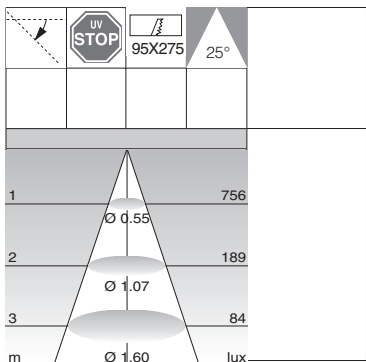

Minishop 1A Power LED white					
		CLD S+L		LED (Ta=45°C)	
wattage/W (350mA)	colour	weight	code	W tot.	K - ølm 350mA - degrees
LED white 3x1,2W	silver m.	0,50	22181570-00	3,5	4000 K - 300lm - 25°

Buy separately power supply code: 22090837-00 (350mA).

To power in series max 2 spotlights or 4 spotlights of 1,2W utilize LED power supply code 22090837-00.

Minishop 2A Power LED white					
		CLD S+L		LED (Ta=45°C)	
wattage/W (350mA)	colour	weight	code	W tot.	K - ølm 350mA - degrees
LED white 6x1,2W	silver m.	0,80	22181571-00	7	4000 K - 300lm - 25°

Buy separately power supply code: 22090837-00 (350mA).

To power in series max 1 spotlight of 1,2W utilize LED power supply code 22090837-00.

Minishop 3A Power LED white					
		CLD S+L		LED (Ta=45°C)	
wattage/W (350mA)	colour	weight	code	W tot.	K - ølm 350mA - degrees
LED white 9x1,2W	silver m.	1,20	22181572-00	10,5	4000 K - 300lm - 25°

Minishop 4A Power LED white					
		CLD S+L		LED (Ta=45°C)	
wattage/W (350mA)	colour	weight	code	W tot.	K - ølm 350mA - degrees
LED white 12x1,2W	silver m.		22181576-00	15	4000 K - 300lm - 25°

Buy separately power supply code: 22090837-00 (350mA).