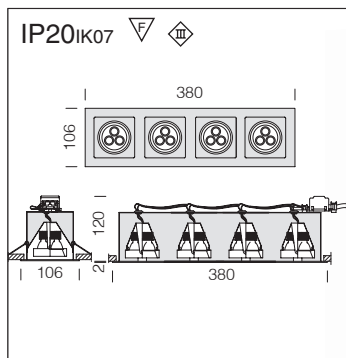

To power in series max 1 spotlight of 1,2W utilize LED power supply code 22090837-00.