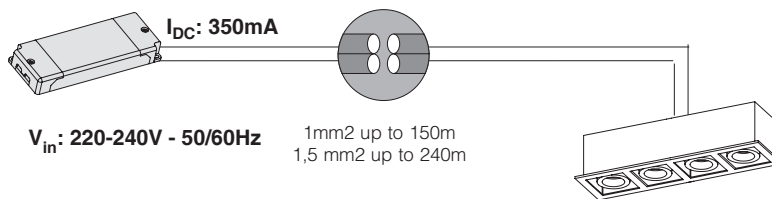

Minishop 4A Power LED white					
		CLD S+L		LED (Ta=45°C)	
wattage/W (350mA)	colour	weight	code	W tot.	K - ølm 350mA - degrees
LED white 12x1,2W	silver m.		22181576-00	15	4000 K - 300lm - 25°

Buy separately power supply code: 22090837-00 (350mA).

CODE	TENSION	mA	W
22090837-00	220-240V 50/60Hz	350mA	17
22090837-12	DIMM 1-10V	350mA	15

To power in series max 1 spotlight of 1,2W utilize LED power supply code 22090837-00.