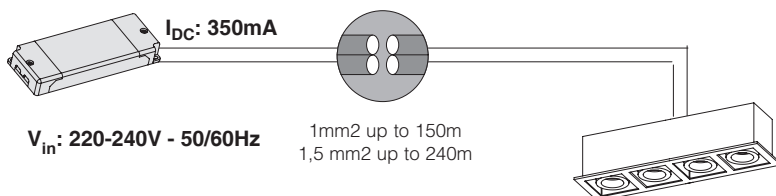

CODE	TENSION	mA	W
22090837-00	220-240V 50/60Hz	350mA	17
22090837-12	DIMM 1-10V	350mA	15