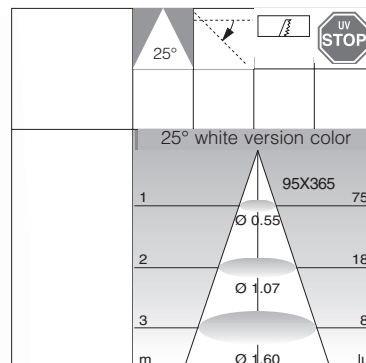

Minishop 1A Power LED white					
		CLD S+L		LED (Ta=45°C)	
wattage/W (350mA)	colour	weight	code	W tot.	K - ølm 350mA - degrees
LED white 3x1,2W	silver m.	0,50	22181570-00	3,5	4000 K - 300lm - 25°

Buy separately power supply code: 22090837-00 (350mA).

Buy separately power supply code: 22090837-00 (350mA).

To power in series max 1 spotlight of 1,2W utilize LED power supply code 22090837-00.

Minishop 3A Power LED white					
		CLD S+L		LED (Ta=45°C)	
wattage/W (350mA)	colour	weight	code	W tot.	K - ølm 350mA - degrees
LED white 9x1,2W	silver m.	1,20	22181572-00	10,5	4000 K - 300lm - 25°

Minishop 4A Power LED white					
		CLD S+L		LED (Ta=45°C)	
wattage/W (350mA)	colour	weight	code	W tot.	K - ølm 350mA - degrees
LED white 12x1,2W	silver m.		22181576-00	15	4000 K - 300lm - 25°

Buy separately power supply code: 22090837-00 (350mA).