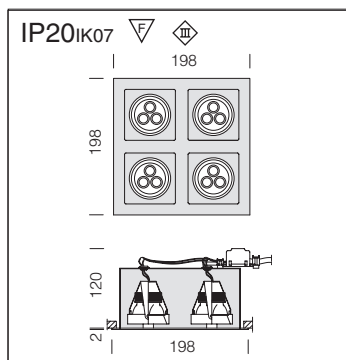

Minishop 4A Power LED white					
		CLD S+L		LED (Ta=45°C)	
wattage/W (350mA)	colour	weight	code	W tot.	K - ølm 350mA - degrees
LED white 12x1,2W	silver m.		22181576-00	15	4000 K - 300lm - 25°

Buy separately power supply code: 22090837-00 (350mA).

CODE	TENSION	mA	W
22090837-00	220-240V 50/60Hz	350mA	17
22090837-12	DIMM 1-10V	350mA	15

To power in series max 1 spotlight of 1,2W utilize LED power supply code 22090837-00.