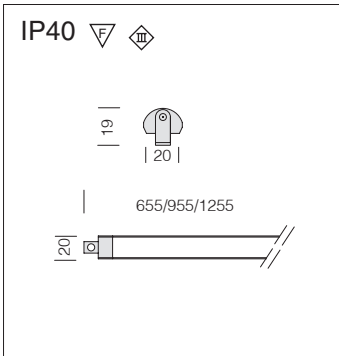

Micro Liset opal - fixed 3200K					
		CLD S+L			LED (Ta=25°C)
wattage	colour	dim.	code	W tot	24V
18x0,25W LED white	natural oxi.alum.	625	22018470-00	4.5	Complete with LED WHITE of 0,25W. Ra 96
27x0,25W LED white	natural oxi.alum.	925	22018471-00	6.75	
36x0,25W LED white	natural oxi.alum.	1225	22018472-00	9	

Micro Liset opal - adjustable 3200K					
		CLD S+L			LED (Ta=25°C)
wattage	colour	dim.	code	W tot	24V
18x0,25W LED white	natural oxi.alum.	655	22018570-00	4.5	Complete with LED WHITE of 0,25W. Ra 96
27x0,25W LED white	natural oxi.alum.	955	22018571-00	6.75	
36x0,25W LED white	natural oxi.alum.	1255	22018572-00	9	

Emergency KIT for Microliset 1 HOUR OPERATING TIME

KIT C1 24 - Emergency 1h 24v	
22096051-00	
Equipped with 24V ballast, 1 h battery and emergency light unit.	

Number of LED lights connected

MICROLISSET 24v	Flux %
(4)	100
(8)	50
(54)	35
(72)	25

Emergency KIT for Microliset 3 HOUR OPERATING TIME

KIT C3 24 - Emergency 3h 24v	
22096053-00	
Equipped with 24V ballast, 3 h battery and emergency light unit.	

Number of LED lights connected

MICROLISSET 24v	Flux %
(4)	100
(8)	50
(54)	35
(72)	25

IP20 box for Microliset	
220-240V - 24V DC 70W	22092022-00
220-240V - 24V DC 20W	22090839-00
Dimmable power supply for Microliset	
1-10V - 24V DC 20W	22090840-00
dim. DALI 20W	22090846-00
Dimmable interface for Microliset	
1-10V in 24 DC out 24 DC 120W	22090841-00

Box IP67 Box LED		
wattage	colour	code
220-240V/24V 70W	black	22092036-00
220-240V/24V 150W	black	22092038-00