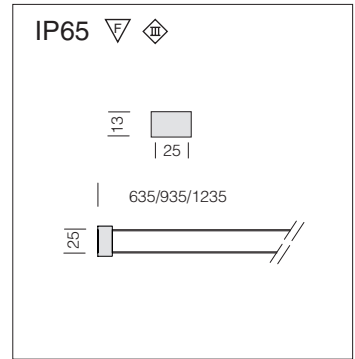

The LED lights used for these products consume 15W per linear metre, with a Ra coloration over 90 (92-96). Higher power efficiency can be obtained if necessary, but the Ra goes down to 75 (does not apply to the RGB version). For information please go to www.fosnova.it