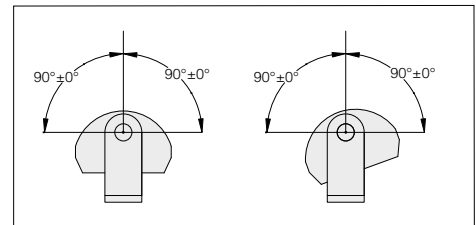

DMX controller for Microliset RGB
22090861-00
Max 48W for canal

Power supply and connector for Microliset RGB
22099023-00
22090860-00

Remote control for receiver IRE
22099023-00
Control for a distance of up to 10/15 m.

IRE for Microliset
22099050-00