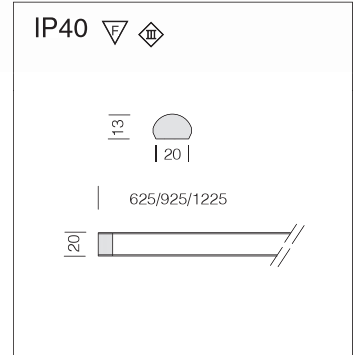

Housing: in extruded aluminium, oxidized.

End cap: In die-cast aluminium, coated with exterior polyester paint.

Diffuser: made in glass.

LED: supplied with "neutral white" LEDs, 10°. On request: 24° and 40° beam angle.

Power supply: integrated at 220-240v 50hz.

Equipment: 3x0.75mmq pvc cable, 2.5 m.

Maxi LISET					
		CELL		Lamps (Ta=25°C)	
Wattage	colour	L	code	w tot	Kelvin - ølm - Ra
FL 1x24	nat. oxidized al.	615	22019072-00	24W	4000 - 1750 - Ra 1b
FL 1x54	nat. oxidized al.	1215	22019075-00	54W	4000 - 4450 - Ra 1b
FL 1x49	nat. oxidized al.	1515	22019074-00	49W	4000 - 4300 - Ra 1 b

On request: IP54 version

Maxi LISET					
		CLD CELL		LED (Ta=25°C)	
Wattage	colour	L	code	w tot	K - 350mA
10x1,2W LED white	nat. oxidized al.	615mm	22019171-00	14	4100 - 80
20x1,2W LED white	nat. oxidized al.	1215mm	22019172-00	28	4100 - 80
30x1,2W LED white	nat. oxidized al.	1815mm	22019173-00	36	4100 - 80

On request: versions with colored LED; versions with n° 6 LED x 1,4W and n° 4 x 1,4W. versions with n° 12 LED x 1,2W and n° 8 x 1,2W. On request: IP54 version

The LED lights used for these products consume 15W per linear metre, with a Ra coloration over 90 (92-96). Higher power efficiency can be obtained if necessary, but the Ra goes down to 75 (does not apply to the RGB version).