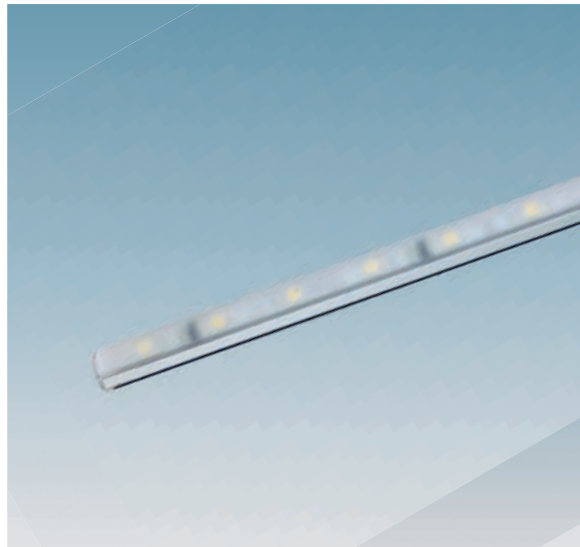

Micro Liset opal - fixed 3200K					
		CLD S+L			LED (Ta=25°C)
wattage	colour	dim.	code	W tot	24V
18x0,25W LED white	natural oxi.alum.	625	22018470-00	4.5	Complete with LED WHITE of 0,25W. Ra 96
27x0,25W LED white	natural oxi.alum.	925	22018471-00	6.75	
36x0,25W LED white	natural oxi.alum.	1225	22018472-00	9	

Micro Liset opal - adjustable 3200K					
		CLD S+L			LED (Ta=25°C)
wattage	colour	dim.	code	W tot	24V
18x0,25W LED white	natural oxi.alum.	655	22018570-00	4.5	Complete with LED WHITE of 0,25W. Ra 96
27x0,25W LED white	natural oxi.alum.	955	22018571-00	6.75	
36x0,25W LED white	natural oxi.alum.	1255	22018572-00	9	

Emergency KIT for Microliset 1 HOUR OPERATING TIME

KIT C1 24 - Emergency 1h 24v	
22096051-00	
Equipped with 24V ballast, 1 h battery and emergency light unit.	

Number of LED lights connected

MICROLISSET 24v	Flux %
(4)	100
(8)	50
(54)	35
(72)	25

Emergency KIT for Microliset 3 HOUR OPERATING TIME

KIT C3 24 - Emergency 3h 24v	
22096053-00	
Equipped with 24V ballast, 3 h battery and emergency light unit.	

Number of LED lights connected

MICROLISSET 24v	Flux %
(4)	100
(8)	50
(54)	35
(72)	25

IP20 box for Microliset	
220-240V - 24V DC 70W	22092022-00
220-240V - 24V DC 20W	22090839-00
Dimmable power supply for Microliset	
1-10V - 24V DC 20W	22090840-00
dim. DALI 20W	22090846-00
Dimmable interface for Microliset	
1-10V in 24 DC out 24 DC 120W	22090841-00

Box IP67 Box LED		
wattage	colour	code
220-240V/24V 70W	black	22092036-00
220-240V/24V 150W	black	22092038-00