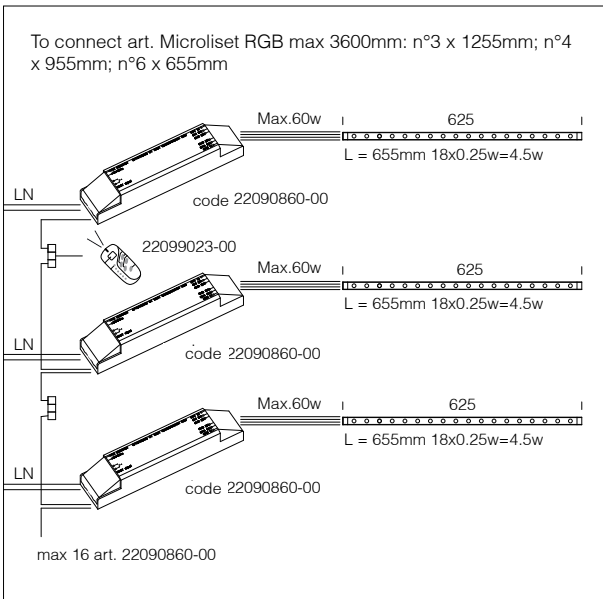

DMX controller for Microliset RGB
22090861-00
Max 48W for canal

Power supply and connector for Microliset RGB
22099023-00
22090860-00

Remote control for receiver IRE
22099023-00
Control for a distance of up to 10/15 m.

IRE for Microliset
22099050-00