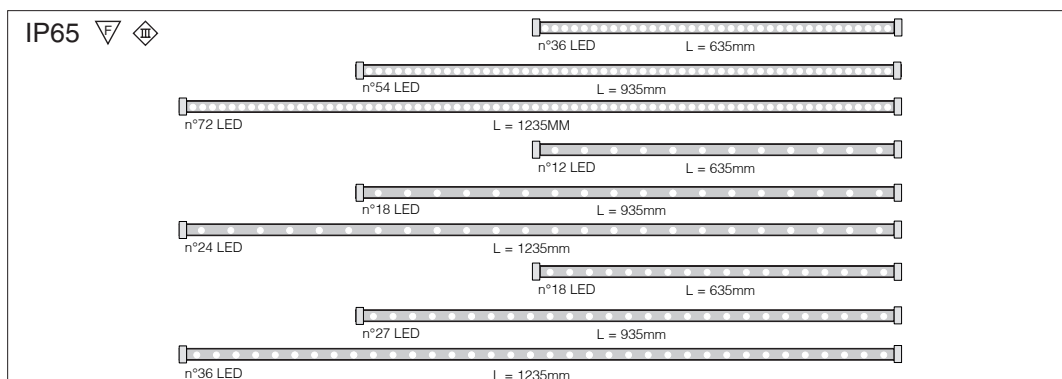

Micro Liset fixed 4100K					
		CLD S+L			LED (Ta=45°C)
wattage	colour	dimension	code	W tot	
12x0,33W LED white	natural oxi.alum.	635	22018276-00	3	Complete with LED WHITE of 0,33W. Ra 75
18x0,33W LED white	natural oxi.alum.	935	22018277-00	4,5	
24x0,33W LED white	natural oxi.alum.	1235	22018278-00	6	
18x0,33W LED white	natural oxi.alum.	635	22018376-00	4.5	
27x0,33W LED white	natural oxi.alum.	935	22018377-00	6.75	
36x0,33W LED white	natural oxi.alum.	1235	22018378-00	9	
36x0,33W LED white	natural oxi.alum.	635	22018176-00	12	
54x0,33W LED white	natural oxi.alum.	935	22018177-00	18	
72x0,33W LED white	natural oxi.alum.	1235	22018178-00	24