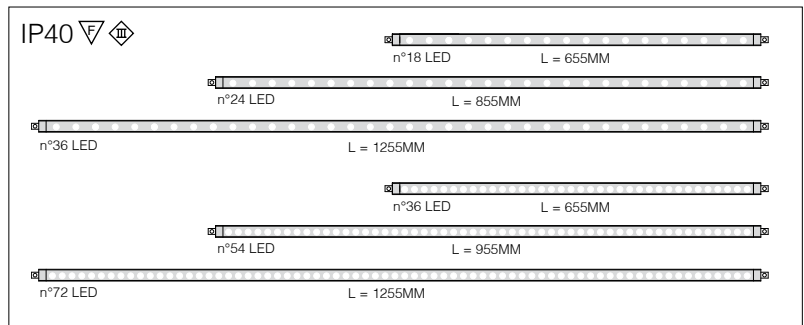

DMX controller for Microliset RGB
22090861-00
Max 48W for canal

Power supply and connector for Microliset RGB
22099023-00
22090860-00

Remote control for receiver IRE
22099023-00
Control for a distance of up to 10/15 m.

IRE for Microliset
22099050-00