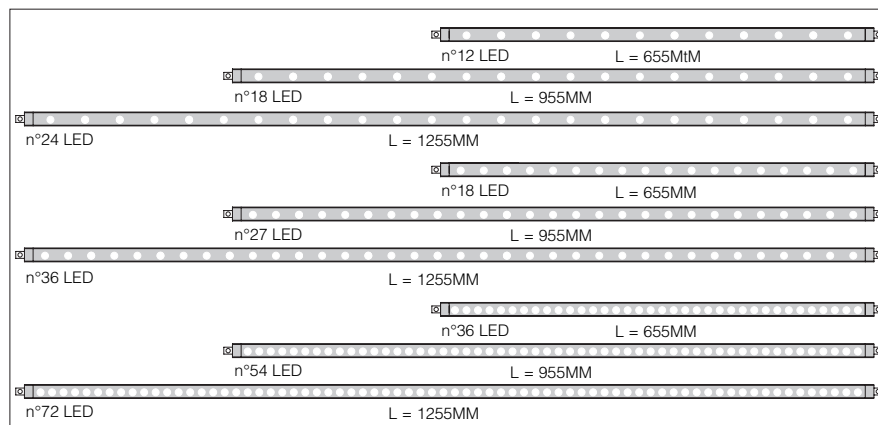

Micro Liset adjustable 4100K					
wattage	colour	CLD S+L			LED (Ta=25°C)
		dim.	code	W tot	24V
12x0,33W LED white	natural oxi.alum.	655	22017973-00	4	Complete with LED WHITE of 0,33W. Ra 75
18x0,33W LED white	natural oxi.alum.	955	22017974-00	6	
24x0,33W LED white	natural oxi.alum.	1255	22017978-00	8	
18x0,33W LED white	natural oxi.alum.	655	22017773-00	6	
27x0,33W LED white	natural oxi.alum.	955	22017774-00	9	
36x0,33W LED white	natural oxi.alum.	1255	22017778-00	12	
36x0,33W LED white	natural oxi.alum.	655	22017373-00	12	
54x0,33W LED white	natural oxi.alum.	955	22017374-00	18	
72x0,33W LED white	natural oxi.alum.	1255	22017378-00	24	

IP20 box for Microliset	
220-240V - 24V DC 70W	22092022-00
220-240V - 24V DC 20W	22090839-00
Dimmable power supply for Microliset	
1-10V - 24V DC 20W	22090840-00
dim. DALI 20W	22090846-00
Dimmable interface for Microliset	
1-10V in 24 DC out 24 DC 120W	22090841-00