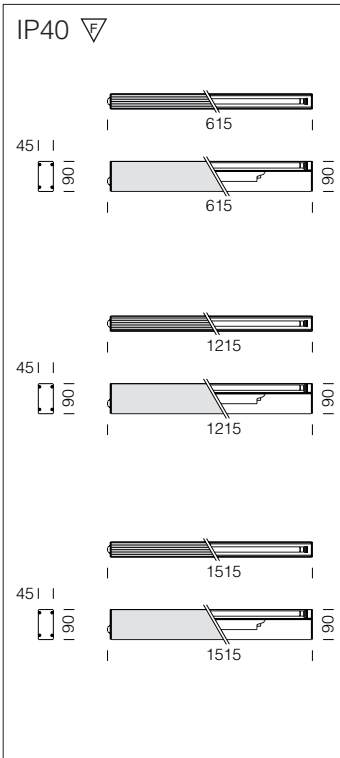

Housing: in extruded aluminium, oxidized.

End cap: In die-cast aluminium, coated with exterior polyester paint.

Diffuser: made in glass.

LED: supplied with "neutral white" LEDs, 10°. On request: 24° and 40° beam angle.

Power supply: integrated at 220-240v 50hz.

Equipment: 3x0.75mmq pvc cable, 2.5 m.

Maxi LISET					
		CELL		Lamps (Ta=25°C)	
Wattage	colour	L	code	w tot	Kelvin - ølm - Ra
FL 1x24	nat. oxidized al.	615	22019072-00	24W	4000 - 1750 - Ra 1b
FL 1x54	nat. oxidized al.	1215	22019075-00	54W	4000 - 4450 - Ra 1b
FL 1x49	nat. oxidized al.	1515	22019074-00	49W	4000 - 4300 - Ra 1 b

On request: IP54 version

Maxi LISET					
		CLD CELL		LED (Ta=25°C)	
Wattage	colour	L	code	w tot	K - 350mA
10x1,2W LED white	nat. oxidized al.	615mm	22019171-00	14	4100 - 80
20x1,2W LED white	nat. oxidized al.	1215mm	22019172-00	28	4100 - 80
30x1,2W LED white	nat. oxidized al.	1815mm	22019173-00	36	4100 - 80