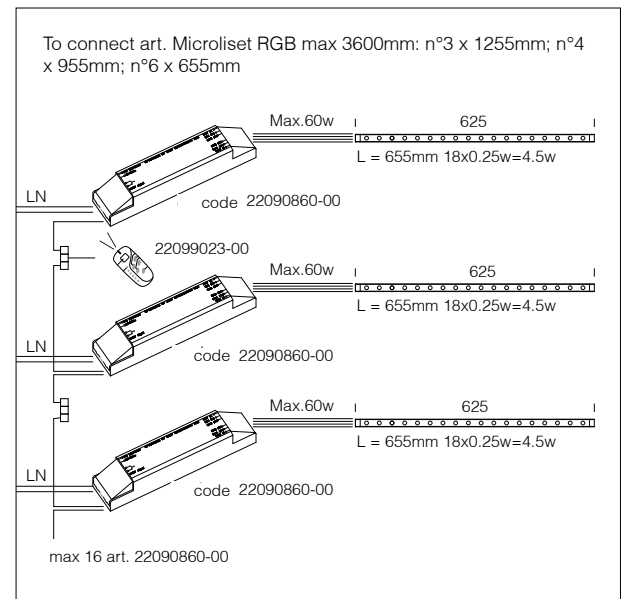

The LED lights used for these products consume 15W per linear metre, with a Ra coloration over 90 (92-96). Higher power efficiency can be obtained if necessary, but the Ra goes down to 75 (does not apply to the RGB version). On request: IP54 version.
For information please go to www.fosnova.it

		Micro Liset fixed RGB			LED (Ta=25°C)
		CLD S+L			K - ølm 24V
wattage/W	colour	L	code	W tot	Complete with LED RGB of 0,25W.
18x0,25W LED RGB	natural oxi.alum.	625	22017680-00	4.5	
24x0,25W LED RGB	natural oxi.alum.	855	22017681-00	6.75	
36x0,25W LED RGB	natural oxi.alum.	1225	22017682-00	9	
36x0,25W LED RGB	natural oxi.alum.	625	22017280-00	9	
54x0,25W LED RGB	natural oxi.alum.	925	22017281-00	13.5	
72x0,25W LED RGB	natural oxi.alum.	1225	22017282-00	18	

Bracket for fixed Microliset	
transp. poly.	22025972-00
To be used with Micro Liset	

DMX controller for Microliset RGB
22090861-00
Max 48W for canal

Power supply and connector for Microliset RGB
22090860-00

Remote control for receiver IRE
22099023-00
Control for a distance of up to 10/15 m.

IRE for Microliset
22099050-00