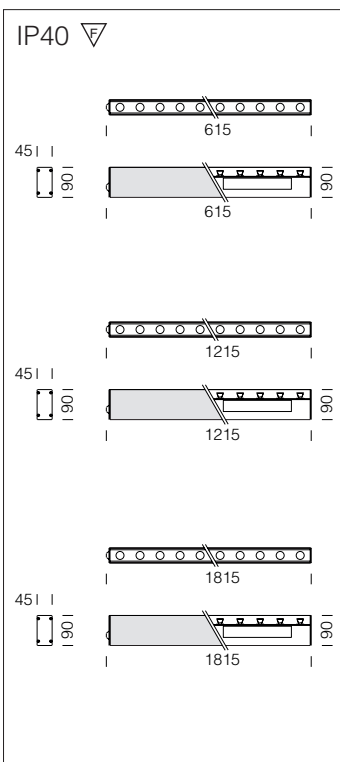

Power supply: integrated at 220-240v 50hz.

Equipment: 3x0.75mmq pvc cable, 2.5 m.

Maxi LISET					
		CELL		Lamps (Ta=25°C)	
Wattage	colour	L	code	w tot	Kelvin - ølm - Ra
FL 1x24	nat. oxidized al.	615	22019072-00	24W	4000 - 1750 - Ra 1b
FL 1x54	nat. oxidized al.	1215	22019075-00	54W	4000 - 4450 - Ra 1b
FL 1x49	nat. oxidized al.	1515	22019074-00	49W	4000 - 4300 - Ra 1 b

On request: IP54 version

Maxi LISET					
		CLD CELL		LED (Ta=25°C)	
Wattage	colour	L	code	w tot	K - 350mA
10x1,2W LED white	nat. oxidized al.	615mm	22019171-00	14	4100 - 80
20x1,2W LED white	nat. oxidized al.	1215mm	22019172-00	28	4100 - 80
30x1,2W LED white	nat. oxidized al.	1815mm	22019173-00	36	4100 - 80