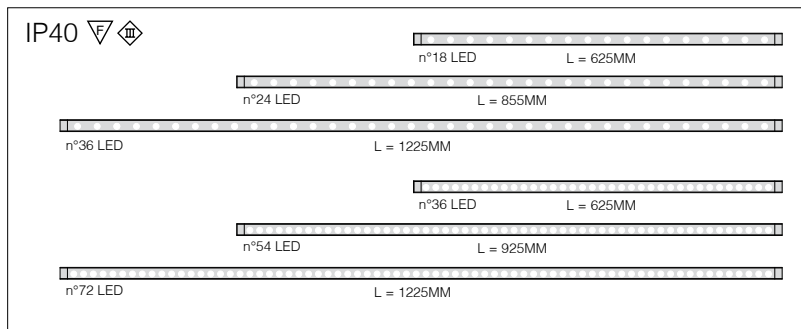

The LED lights used for these products consume 15W per linear metre, with a Ra coloration over 90 (92-96). Higher power efficiency can be obtained if necessary, but the Ra goes down to 75 (does not apply to the RGB version). On request: IP54 version.
For information please go to www.fosnova.it

		Micro Liset fixed RGB			LED (Ta=25°C)
		CLD S+L			K - ølm 24V
wattage/W	colour	L	code	W tot	Complete with LED RGB of 0,25W.
18x0,25W LED RGB	natural oxi.alum.	625	22017680-00	4.5	
24x0,25W LED RGB	natural oxi.alum.	855	22017681-00	6.75	
36x0,25W LED RGB	natural oxi.alum.	1225	22017682-00	9	
36x0,25W LED RGB	natural oxi.alum.	625	22017280-00	9	
54x0,25W LED RGB	natural oxi.alum.	925	22017281-00	13.5	
72x0,25W LED RGB	natural oxi.alum.	1225	22017282-00	18	

Bracket for fixed Microliset	
transp. poly.	22025972-00
To be used with Micro Liset	

DMX controller for Microliset RGB
22090861-00
Max 48W for canal

Power supply and connector for Microliset RGB
22090860-00

Remote control for receiver IRE
22099023-00
Control for a distance of up to 10/15 m.

IRE for Microliset
22099050-00