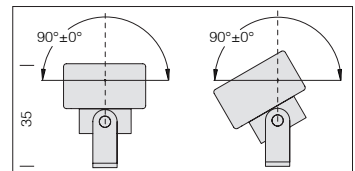

Micro Liset fixed 3200K					
		CLD S+L			LED (Ta=45°C)
wattage	colour	dimension	code	W tot	
12x0,25W LED white	natural oxi.alum.	635	22018270-00	3	Complete with LED WHITE of 0,25W. Ra 96
18x0,25W LED white	natural oxi.alum.	935	22018271-00	4,5	
24x0,25W LED white	natural oxi.alum.	1235	22018272-00	6	
18x0,25W LED white	natural oxi.alum.	635	22018370-00	4.5	
27x0,25W LED white	natural oxi.alum.	935	22018371-00	6.75	
36x0,25W LED white	natural oxi.alum.	1235	22018372-00	9	
36x0,25W LED white	natural oxi.alum.	635	22018170-00	9	
54x0,25W LED white	natural oxi.alum.	935	22018171-00	13.5	
72x0,25W LED white	natural oxi.alum.	1235	22018172-00	18