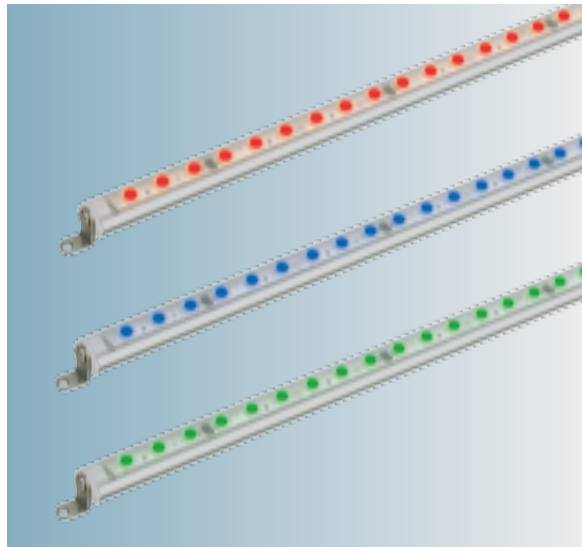

Art. Microliset cod. 22017382-00 beam.

Micro Liset adjustable RGB					
wattage/W	colour	CLD S+L		LED (Ta=25°C)	
		L	code		W tot
18x0,25W LED RGB	natural oxi.alum.	655	22017780-00	4.5	
24x0,25W LED RGB	natural oxi.alum.	855	22017781-00	6.75	
36x0,25W LED RGB	natural oxi.alum.	1255	22017782-00	9	
36x0,25W LED RGB	natural oxi.alum.	655	22017380-00	9	
54x0,25W LED RGB	natural oxi.alum.	955	22017381-00	13.5	
72x0,25W LED RGB	natural oxi.alum.	1255	22017382-00	18	

Complete with LED RGB of 0,25W.