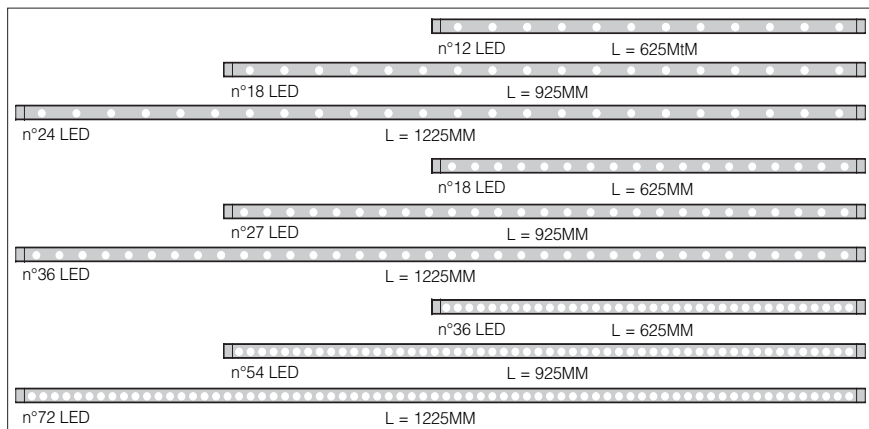

IP20 box for Microliset	
220-240V - 24V DC 70W	22092022-00
220-240V - 24V DC 20W	22090839-00
Dimmable power supply for Microliset	
1-10V - 24V DC 20W	22090840-00
dim. DALI 20W	22090846-00
Dimmable interface for Microliset	
1-10V in 24 DC out 24 DC 120W	22090841-00