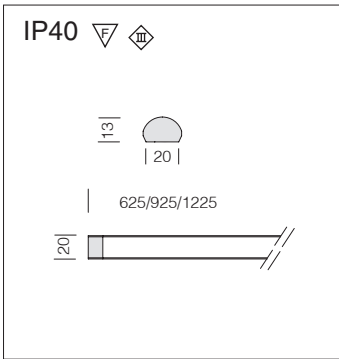

Micro Liset opal - fixed 3200K					
		CLD S+L			LED (Ta=25°C)
wattage	colour	dim.	code	W tot	24V
18x0,25W LED white	natural oxi.alum.	625	22018470-00	4.5	Complete with LED WHITE of 0,25W. Ra 96
27x0,25W LED white	natural oxi.alum.	925	22018471-00	6.75	
36x0,25W LED white	natural oxi.alum.	1225	22018472-00	9	

Micro Liset opal - adjustable 3200K					
		CLD S+L			LED (Ta=25°C)
wattage	colour	dim.	code	W tot	24V
18x0,25W LED white	natural oxi.alum.	655	22018570-00	4.5	Complete with LED WHITE of 0,25W. Ra 96
27x0,25W LED white	natural oxi.alum.	955	22018571-00	6.75	
36x0,25W LED white	natural oxi.alum.	1255	22018572-00	9	

Emergency KIT for Microliset 1 HOUR OPERATING TIME

KIT C1 24 - Emergency 1h 24v	
22096051-00	
Equipped with 24V ballast, 1 h battery and emergency light unit.	

Number of LED lights connected

MICROLISSET 24v	Flux %
(4)	100
(8)	50
(54)	35
(72)	25

Emergency KIT for Microliset 3 HOUR OPERATING TIME

KIT C3 24 - Emergency 3h 24v	
22096053-00	
Equipped with 24V ballast, 3 h battery and emergency light unit.	

Number of LED lights connected

MICROLISSET 24v	Flux %
(4)	100
(8)	50
(54)	35
(72)	25

IP20 box for Microliset	
220-240V - 24V DC 70W	22092022-00
220-240V - 24V DC 20W	22090839-00
Dimmable power supply for Microliset	
1-10V - 24V DC 20W	22090840-00
dim. DALI 20W	22090846-00
Dimmable interface for Microliset	
1-10V in 24 DC out 24 DC 120W	22090841-00

Box IP67 Box LED		
wattage	colour	code
220-240V/24V 70W	black	22092036-00
220-240V/24V 150W	black	22092038-00