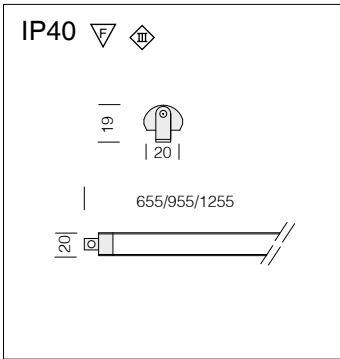

Art. Microliset cod. 22017382-00 beam.

Micro Liset adjustable RGB					
wattage/W	colour	CLD S+L		LED (Ta=25°C)	
		L	code		W tot
18x0,25W LED RGB	natural oxi.alum.	655	22017780-00	4.5	
24x0,25W LED RGB	natural oxi.alum.	855	22017781-00	6.75	
36x0,25W LED RGB	natural oxi.alum.	1255	22017782-00	9	
36x0,25W LED RGB	natural oxi.alum.	655	22017380-00	9	
54x0,25W LED RGB	natural oxi.alum.	955	22017381-00	13.5	
72x0,25W LED RGB	natural oxi.alum.	1255	22017382-00	18	

Complete with LED RGB of 0,25W.