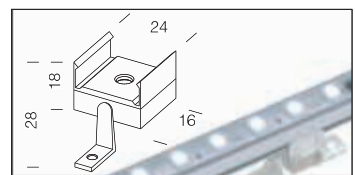

Micro Liset fixed 4100K					
		CLD S+L			LED (Ta=45°C)
wattage	colour	dimension	code	W tot	
12x0,33W LED white	natural oxi.alum.	635	22018276-00	3	Complete with LED WHITE of 0,33W. Ra 75
18x0,33W LED white	natural oxi.alum.	935	22018277-00	4,5	
24x0,33W LED white	natural oxi.alum.	1235	22018278-00	6	
18x0,33W LED white	natural oxi.alum.	635	22018376-00	4.5	
27x0,33W LED white	natural oxi.alum.	935	22018377-00	6.75	
36x0,33W LED white	natural oxi.alum.	1235	22018378-00	9	
36x0,33W LED white	natural oxi.alum.	635	22018176-00	12	
54x0,33W LED white	natural oxi.alum.	935	22018177-00	18	
72x0,33W LED white	natural oxi.alum.	1235	22018178-00	24