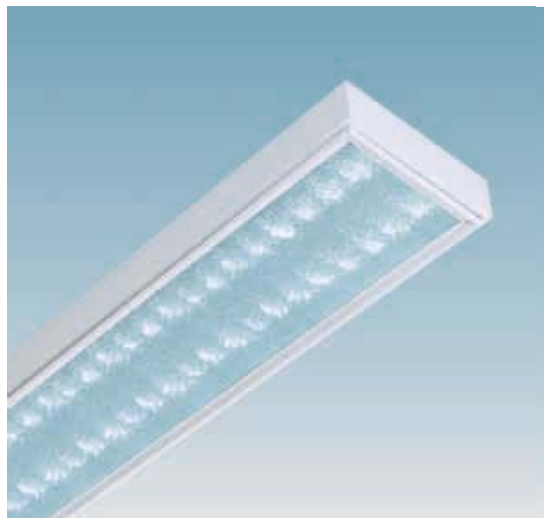

730 - 36x1,4 - 130°		
0.5	Ø1.10 Ø2.19	3058
1.0	Ø2.19 Ø4.39	765
1.5	Ø3.29 Ø6.58	340
2.0	Ø4.39 Ø8.78	191
2.5	Ø5.48 Ø10.97	122
m	Ø6.57 Ø13.17	85lux

**Housing and frame:** made of sheet steel.

**Diffuser:** in frosted plexiglass.

**LED:** 36 power LED (1,4W max each one)

**Electric gear:** 100-240V Ac 47-63Hz; 140-370VDC.

**Working life:** 50000h ( from -30° to +70° C - Ta=25°C).

730 - Comfort ceiling fixture - Power LED						
		CTL		W tot	LED	
wattage 350mA	colour	weight	code		K	oIm 230V
1,2W white LED	white	5,20	142122-00	43,2W	6000K	2880 lm
<b>Upon request:</b> 4000K						

Suspension mount with wires. Acc. 2516 supplied separately.

730 - 36x1,4 - 110°		
0.5	Ø1.10 Ø1.46	2881
1.0	Ø2.21 Ø2.91	720
1.5	Ø3.31 Ø4.37	320
2.0	Ø4.41 Ø5.82	180
2.5	Ø5.51 Ø7.28	115
m	Ø6.62 Ø8.73	80lux

**Housing and frame:** made of sheet steel.

**Diffuser:** in frosted plexiglass.

**LED:** 36 power LED (1,4W max each one).

**Electric gear:** 100-240V Ac 47-63Hz; 140-370VDC.

**Working life:** 50000h ( from -30° to +70° C - Ta=25°C).