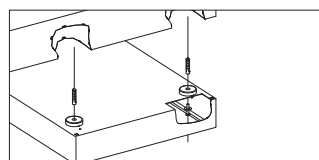

Housing and frame: made of sheet steel.

Diffuser: in frosted plexiglass.

LED: 36 power LED (1,4W max each one).

Electric gear: 100-240V Ac 47-63Hz; 140-370VDC.

Working life: 50000h (from -30° to +70° C - Ta=25°C).

730 - Comfort ceiling fixtures - Power LED						
		CTL		W tot	LED	
wattage 350mA	colour	weight	code		K	oIm 230V
1,2W white LED	white	5,20	142121-00	43,2W	6000K	2880 lm
Upon request: 4000K