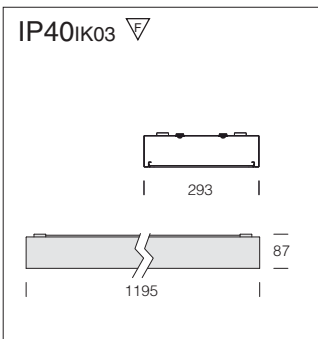

730 - 36x1,4 - 130°		
0.5	Ø1.10 Ø2.19	3058
1.0	Ø2.19 Ø4.39	765
1.5	Ø3.29 Ø6.58	340
2.0	Ø4.39 Ø8.78	191
2.5	Ø5.48 Ø10.97	122
m	Ø6.57 Ø13.17	85lux

**Housing and frame:** made of sheet steel.

**Diffuser:** in frosted plexiglass.

**LED:** 36 power LED (1,4W max each one)

**Electric gear:** 100-240V Ac 47-63Hz; 140-370VDC.

**Working life:** 50000h ( from -30° to +70° C - Ta=25°C).

730 - Comfort ceiling fixture - Power LED						
		CTL		W tot	LED	
wattage 350mA	colour	weight	code		K	oIm 230V
1,2W white LED	white	5,20	142122-00	43,2W	6000K	2880 lm
<b>Upon request:</b> 4000K						

Suspension mount with wires. Acc. 2516 supplied separately.

730 - 36x1,4 - 110°		
0.5	Ø1.10 Ø1.46	2881
1.0	Ø2.21 Ø2.91	720
1.5	Ø3.31 Ø4.37	320
2.0	Ø4.41 Ø5.82	180
2.5	Ø5.51 Ø7.28	115
m	Ø6.62 Ø8.73	80lux

**Housing and frame:** made of sheet steel.

**Diffuser:** in frosted plexiglass.

**LED:** 36 power LED (1,4W max each one).

**Electric gear:** 100-240V Ac 47-63Hz; 140-370VDC.

**Working life:** 50000h ( from -30° to +70° C - Ta=25°C).