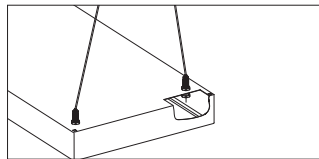

730 - 36x1,4 - 130°		
0.5	Ø1.10 Ø2.19	3058
1.0	Ø2.19 Ø4.39	765
1.5	Ø3.29 Ø6.58	340
2.0	Ø4.39 Ø8.78	191
2.5	Ø5.48 Ø10.97	122
m	Ø6.57 Ø13.17	85lux

**Housing and frame:** made of sheet steel.

**Diffuser:** in frosted plexiglass.

**LED:** 36 power LED (1,4W max each one)

**Electric gear:** 100-240V Ac 47-63Hz; 140-370VDC.

**Working life:** 50000h ( from -30° to +70° C - Ta=25°C).

730 - Comfort ceiling fixture - Power LED						
		CTL		W tot	LED	
wattage 350mA	colour	weight	code		K	oIm 230V
1,2W white LED	white	5,20	142122-00	43,2W	6000K	2880 lm
<b>Upon request:</b> 4000K						