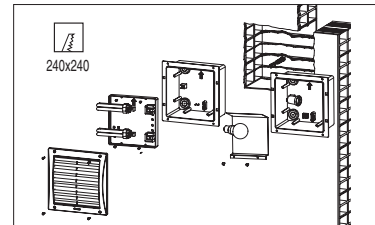

Housing: square in f.g. nylon, grey (RAL 7035), vandal resistant.

Frame: in stainless steel AISI 316L.

Diffuser: tempered glass.

Reflector: in scored asymmetric aluminium.

Electric gear: 230V/50Hz power supply. Hard wire, 0.50 sqmm cross-section PVC-HT sheathing. 2P terminal block with maximum allowed lead cross-section of 2.5 sqmm.

Equipment: rubber gasket. With polycarbonate gear tray.