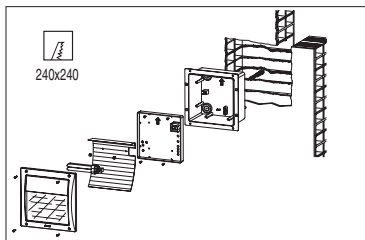

Housing: square in f.g. nylon, grey (RAL 7035), vandal resistant, UV-stabilised.

Frame: in thermoplastic material (adapted for exteriors) UV stabilised, RAL 7045 grey colour.

Diffuser: in clear polycarbonate.

Reflector: in scored asymmetric aluminium.

Electric gear: 230V/50Hz power supply. Hard wire, 0.50 sqmm cross-section PVC-HT sheathing. 2P terminal block with maximum allowed lead cross-section of 2.5 sqmm.

Equipment: rubber gasket. With polycarbonate gear tray.