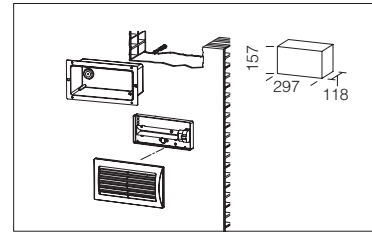

Housing: rectangular in f.g. nylon, grey (RAL 7035), vandal resistant.

Frame: in stainless steel AISI 316L.

Diffuser: tempered glass.

Reflector: in scored asymmetric aluminium.

Electric gear: 230V/50Hz power supply. Hard wire, 0.50 sqmm cross-section PVC-HT sheathing. 2P terminal block with maximum allowed lead cross-section of 2.5 sqmm.

Equipment: rubber gasket. With polycarbonate gear tray.