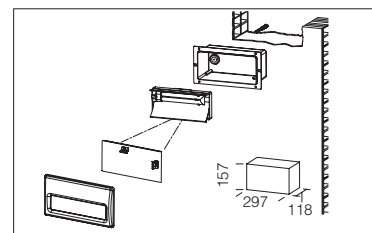

Housing: rectangular in f.g. nylon, grey (RAL 7035), vandal resistant, UV-stabilised.

Frame: in thermoplastic material (adapted for exteriors) UV stabilised, RAL 7045 grey colour with anti-glare louvre.

Electric gear: 230V/50Hz power supply. Hard wire, 0.50 sqmm cross-section PVC-HT sheathing. 2P terminal block with maximum allowed lead cross-section of 2.5 sqmm.

Equipment: rubber gasket. With polycarbonate gear tray.

1608 Box 1 - with louvre			
		CNRL	
wattage	colour	weight	code
FLC 1x18L	grey	1.90	431830-00

Lamps: 4000K - 1200lm - Ra 1b

Housing: rectangular in f.g. nylon, grey (RAL 7035), vandal resistant.

Frame: in stainless steel AISI 316L.

Diffuser: tempered glass.

Reflector: in scored asymmetric aluminium.

Electric gear: 230V/50Hz power supply. Hard wire, 0.50 sqmm cross-section PVC-HT sheathing. 2P terminal block with maximum allowed lead cross-section of 2.5 sqmm.

Equipment: rubber gasket. With polycarbonate gear tray.

1609 Box 1 - stainless steel frame			
		CNRL	
wattage	colour	weight	code
FLC 1x18L	stainless steel	1.70	431765-00

In stainless steel **AISI 316L**. Ideal for seaside areas.
Lamps: 4000K - 1200lm - Ra 1b