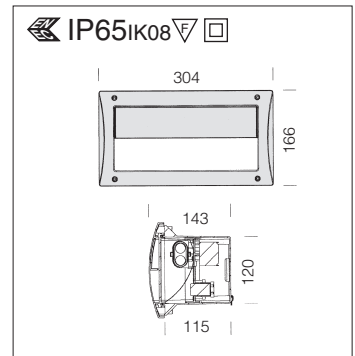

Housing: rectangular in f.g. nylon, grey (RAL 7035), vandal resistant, UV-stabilised.

Frame: in thermoplastic material (adapted for exteriors) UV stabilised, RAL 7045 grey colour.

Reflector: in scored asymmetric aluminium.

Electric gear: 230V/50Hz power supply. Hard wire, 0.50 sqmm cross-section PVC-HT sheathing. 2P terminal block with maximum allowed lead cross-section of 2.5 sqmm.

Equipment: rubber gasket. With polycarbonate gear tray.

1607 Box 1 - asymmetric eyelid diffuser			
		CNRL	
wattage	colour	weight	code
FLC 1x18L	grey	1.70	431730-00

Lamps: 4000K - 1200lm - Ra 1b