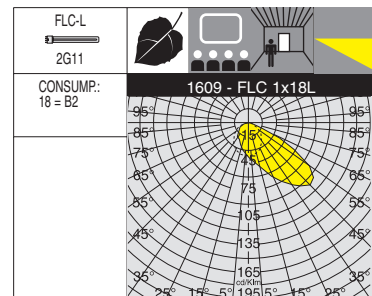

**Equipment:** rubber gasket. With polycarbonate gear tray.

1608 Box 1 - with louvre			
		CNRL	
wattage	colour	weight	code
FLC 1x18L	grey	1.90	431830-00

Lamps: 4000K - 1200lm - Ra 1b

**Housing:** rectangular in f.g. nylon, grey (RAL 7035), vandal resistant.

**Frame:** in stainless steel AISI 316L.

**Diffuser:** tempered glass.

**Reflector:** in scored asymmetric aluminium.

**Electric gear:** 230V/50Hz power supply. Hard wire, 0.50 sqmm cross-section PVC-HT sheathing. 2P terminal block with maximum allowed lead cross-section of 2.5 sqmm.

**Equipment:** rubber gasket. With polycarbonate gear tray.

1609 Box 1 - stainless steel frame			
		CNRL	
wattage	colour	weight	code
FLC 1x18L	stainless steel	1.70	431765-00

In stainless steel **AISI 316L**. Ideal for seaside areas.  
Lamps: 4000K - 1200lm - Ra 1b