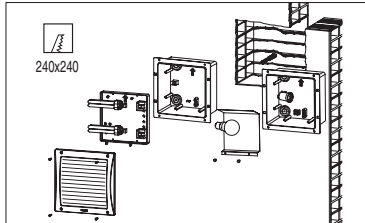

Housing: square in f.g. nylon, grey (RAL 7035), vandal resistant, UV-stabilised.

Frame: in thermoplastic material (adapted for exteriors) UV stabilised, RAL 7045 grey colour.

Diffuser: vandal resistant, V2 self-extinguishing. UV-stabilised polycarbonate.

Electric gear: 230V/50Hz power supply. Hard wire, 0.50 sqmm cross-section PVC-HT sheathing. 2P terminal block with maximum allowed lead cross-section of 2.5 sqmm.

Equipment: rubber gasket. With polycarbonate gear tray.

1626 - Box 2					
		S		CNRL	
wattage	colour	weight	code	weight	code
MAX 40	grey	1.80	431640-00		
FLC 1x18D	grey			2.00	431642-00
FLC 2x13D	grey			2.10	431643-00

Lamps: 4000K - 1200lm - Ra 1b