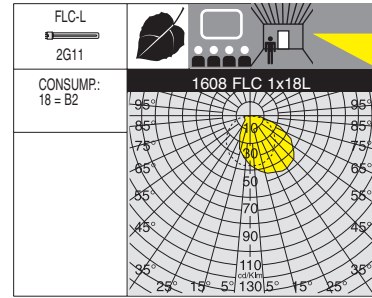

1606 Box 1			
		CNRL	
wattage	colour	weight	code
FLC 1x18L	grey	1.50	431630-00

Lamps: 4000K - 1200lm - Ra 1b

**Housing:** rectangular in f.g. nylon, grey (RAL 7035), vandal resistant, UV-stabilised.

**Frame:** in thermoplastic material (adapted for exteriors) UV stabilised, RAL 7045 grey colour.

**Reflector:** in scored asymmetric aluminium.

**Electric gear:** 230V/50Hz power supply. Hard wire, 0.50 sqmm cross-section PVC-HT sheathing. 2P terminal block with maximum allowed lead cross-section of 2.5 sqmm.

**Equipment:** rubber gasket. With polycarbonate gear tray.

1607 Box 1 - asymmetric eyelid diffuser			
		CNRL	
wattage	colour	weight	code
FLC 1x18L	grey	1.70	431730-00

Lamps: 4000K - 1200lm - Ra 1b

**Housing:** rectangular in f.g. nylon, grey (RAL 7035), vandal resistant, UV-stabilised.

**Equipment:** rubber gasket. With polycarbonate gear tray.

1608 Box 1 - with louvre			
		CNRL	
wattage	colour	weight	code
FLC 1x18L	grey	1.90	431830-00

Lamps: 4000K - 1200lm - Ra 1b

**Housing:** rectangular in f.g. nylon, grey (RAL 7035), vandal resistant.