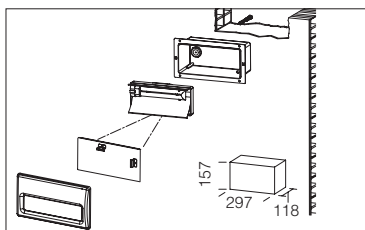

Housing: rectangular in f.g. nylon, grey (RAL 7035), vandal resistant, UV-stabilised.

Frame: in thermoplastic material (adapted for exteriors) UV stabilised, RAL 7045 grey colour.

Reflector: in scored asymmetric aluminium.

Electric gear: 230V/50Hz power supply. Hard wire, 0.50 sqmm cross-section PVC-HT sheathing. 2P terminal block with maximum allowed lead cross-section of 2.5 sqmm.

Equipment: rubber gasket. With polycarbonate gear tray.

1607 Box 1 - asymmetric eyelid diffuser			
		CNRL	
wattage	colour	weight	code
FLC 1x18L	grey	1.70	431730-00

Lamps: 4000K - 1200lm - Ra 1b