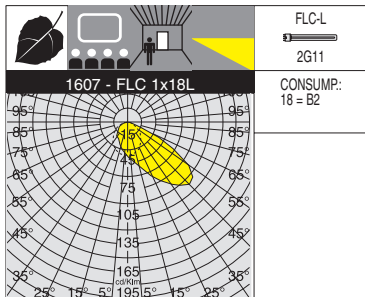

**Electric gear:** 230V/50Hz power supply. Hard wire, 0.50 sqmm cross-section PVC-HT sheathing. 2P terminal block with maximum allowed lead cross-section of 2.5 sqmm.

**Equipment:** rubber gasket. With polycarbonate gear tray.

1606 Box 1			
		CNRL	
wattage	colour	weight	code
FLC 1x18L	grey	1.50	431630-00

Lamps: 4000K - 1200lm - Ra 1b

**Housing:** rectangular in f.g. nylon, grey (RAL 7035), vandal resistant, UV-stabilised.

**Frame:** in thermoplastic material (adapted for exteriors) UV stabilised, RAL 7045 grey colour.

**Reflector:** in scored asymmetric aluminium.

**Electric gear:** 230V/50Hz power supply. Hard wire, 0.50 sqmm cross-section PVC-HT sheathing. 2P terminal block with maximum allowed lead cross-section of 2.5 sqmm.