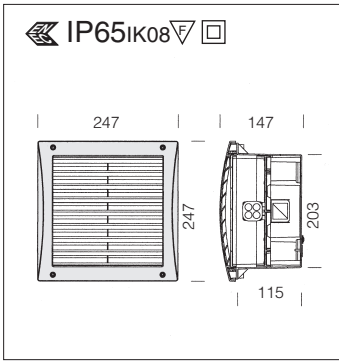

Housing: square in f.g. nylon, grey (RAL 7035), vandal resistant, UV-stabilised.

Frame: in thermoplastic material (adapted for exteriors) UV stabilised, RAL 7045 grey colour. With anti-glare louvre.

Electric gear: 230V/50Hz power supply. Hard wire, 0.50 sqmm cross-section PVC-HT sheathing. 2P terminal block with maximum allowed lead cross-section of 2.5 sqmm.

Equipment: rubber gasket. With polycarbonate gear tray.