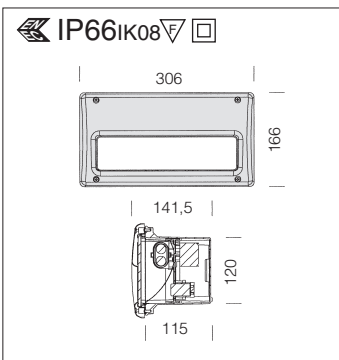

**Reflector:** in scored asymmetric aluminium.

**Electric gear:** 230V/50Hz power supply. Hard wire, 0.50 sqmm cross-section PVC-HT sheathing. 2P terminal block with maximum allowed lead cross-section of 2.5 sqmm.

**Frame:** in thermoplastic material (adapted for exteriors) UV stabilised, RAL 7045 grey colour with anti-glare louvre.

**Electric gear:** 230V/50Hz power supply. Hard wire, 0.50 sqmm cross-section PVC-HT sheathing. 2P terminal block with maximum allowed lead cross-section of 2.5 sqmm.

**Equipment:** rubber gasket. With polycarbonate gear tray.

1608 Box 1 - with louvre			
		CNRL	
wattage	colour	weight	code
FLC 1x18L	grey	1.90	431830-00

Lamps: 4000K - 1200lm - Ra 1b

**Housing:** rectangular in f.g. nylon, grey (RAL 7035), vandal resistant.

**Frame:** in stainless steel AISI 316L.

**Diffuser:** tempered glass.

**Reflector:** in scored asymmetric aluminium.

**Electric gear:** 230V/50Hz power supply. Hard wire, 0.50 sqmm cross-section PVC-HT sheathing. 2P terminal block with maximum allowed lead cross-section of 2.5 sqmm.