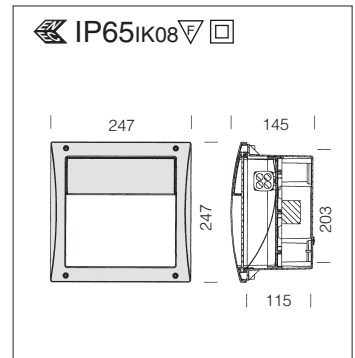

Housing: square in f.g. nylon, grey (RAL 7035), vandal resistant, UV-stabilised.

Frame: in thermoplastic material (adapted for exteriors) UV stabilised, RAL 7045 grey colour.

Diffuser: in clear polycarbonate.

Reflector: in scored asymmetric aluminium.

Electric gear: 230V/50Hz power supply. Hard wire, 0.50 sqmm cross-section PVC-HT sheathing. 2P terminal block with maximum allowed lead cross-section of 2.5 sqmm.

Equipment: rubber gasket. With polycarbonate gear tray.