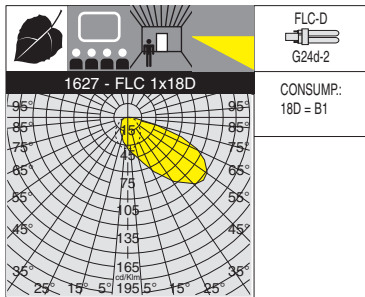

Housing: square in f.g. nylon, grey (RAL 7035), vandal resistant, UV-stabilised.

Frame: in thermoplastic material (adapted for exteriors) UV stabilised, RAL 7045 grey colour.

Diffuser: in clear polycarbonate.

Reflector: in scored asymmetric aluminium.

Electric gear: 230V/50Hz power supply. Hard wire, 0.50 sqmm cross-section PVC-HT sheathing. 2P terminal block with maximum allowed lead cross-section of 2.5 sqmm.

Equipment: rubber gasket. With polycarbonate gear tray.