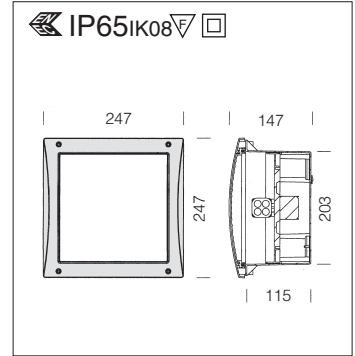

**Reflector:** in scored asymmetric aluminium.

**Electric gear:** 230V/50Hz power supply. Hard wire, 0.50 sqmm cross-section PVC-HT sheathing. 2P terminal block with maximum allowed lead cross-section of 2.5 sqmm.

**Equipment:** rubber gasket. With polycarbonate gear tray.

1608 Box 1 - with louvre			
		CNRL	
wattage	colour	weight	code
FLC 1x18L	grey	1.90	431830-00

Lamps: 4000K - 1200lm - Ra 1b

**Housing:** rectangular in f.g. nylon, grey (RAL 7035), vandal resistant.

**Frame:** in stainless steel AISI 316L.

**Diffuser:** tempered glass.

**Reflector:** in scored asymmetric aluminium.

**Electric gear:** 230V/50Hz power supply. Hard wire, 0.50 sqmm cross-section PVC-HT sheathing. 2P terminal block with maximum allowed lead cross-section of 2.5 sqmm.

**Equipment:** rubber gasket. With polycarbonate gear tray.

1609 Box 1 - stainless steel frame			
		CNRL	
wattage	colour	weight	code
FLC 1x18L	stainless steel	1.70	431765-00

In stainless steel **AISI 316L**. Ideal for seaside areas.  
Lamps: 4000K - 1200lm - Ra 1b