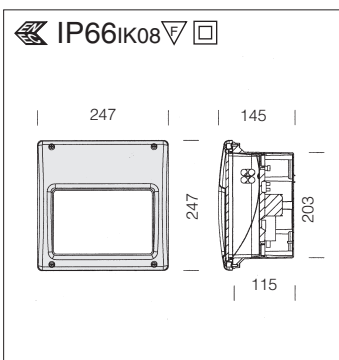

Housing: square in f.g. nylon, grey (RAL 7035), vandal resistant.

Frame: in stainless steel AISI 316L.

Diffuser: tempered glass.

Reflector: in scored asymmetric aluminium.

Electric gear: 230V/50Hz power supply. Hard wire, 0.50 sqmm cross-section PVC-HT sheathing. 2P terminal block with maximum allowed lead cross-section of 2.5 sqmm.

Equipment: rubber gasket. With polycarbonate gear tray.