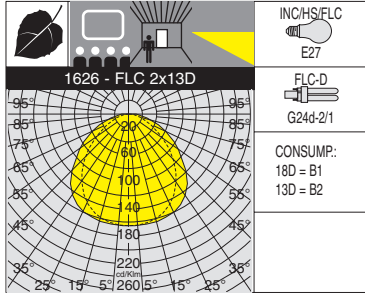

**Equipment:** rubber gasket. With polycarbonate gear tray.

1608 Box 1 - with louvre			
		CNRL	
wattage	colour	weight	code
FLC 1x18L	grey	1.90	431830-00

Lamps: 4000K - 1200lm - Ra 1b

**Housing:** rectangular in f.g. nylon, grey (RAL 7035), vandal resistant.

**Frame:** in stainless steel AISI 316L.

**Diffuser:** tempered glass.

**Reflector:** in scored asymmetric aluminium.

**Electric gear:** 230V/50Hz power supply. Hard wire, 0.50 sqmm cross-section PVC-HT sheathing. 2P terminal block with maximum allowed lead cross-section of 2.5 sqmm.

**Equipment:** rubber gasket. With polycarbonate gear tray.

1609 Box 1 - stainless steel frame			
		CNRL	
wattage	colour	weight	code
FLC 1x18L	stainless steel	1.70	431765-00

In stainless steel **AISI 316L**. Ideal for seaside areas.  
Lamps: 4000K - 1200lm - Ra 1b