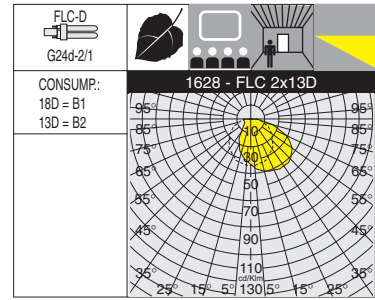

Housing: square in f.g. nylon, grey (RAL 7035), vandal resistant.

Frame: in stainless steel AISI 316L.

Diffuser: tempered glass.

Reflector: in scored asymmetric aluminium.

Electric gear: 230V/50Hz power supply. Hard wire, 0.50 sqmm cross-section PVC-HT sheathing. 2P terminal block with maximum allowed lead cross-section of 2.5 sqmm.

Equipment: rubber gasket. With polycarbonate gear tray.