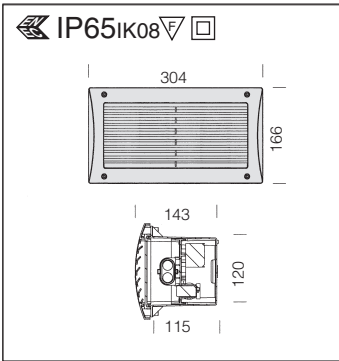

Housing: rectangular in f.g. nylon, grey (RAL 7035), vandal resistant, UV-stabilised.

Frame: in thermoplastic material (adapted for exteriors) UV stabilised, RAL 7045 grey colour with anti-glare louvre.

Electric gear: 230V/50Hz power supply. Hard wire, 0.50 sqmm cross-section PVC-HT sheathing. 2P terminal block with maximum allowed lead cross-section of 2.5 sqmm.

Equipment: rubber gasket. With polycarbonate gear tray.