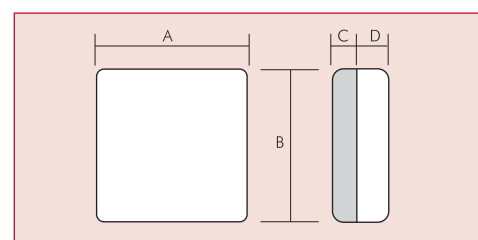

A	B	C	D
Mini Square	190	190	45	45
Midi Square	260	260	45	45
Maxi Square	340	340	50	54