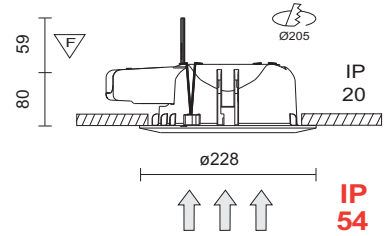

LAMP

[00] Sin lámpara / Without lamp / Sans lampe / Senza lampade / Ohne leuchtmittel.

[30] Con lámpara cálida / With warm lamp / Avec lampe chaude / Con lampada calda / Mit warm weissen leuchtmittel.

[40] Con lámpara fría / With cool lamp / Avec lampe froide / Con lampada fredda / Mit weissen leuchtmittel.

[B] Blanco / White / Blanc / Bianco / Weiss. [Z] Aluminio / Aluminium / Aluminium / Alluminio / Aluminium. [NS] Niquel satinado / Brushed steel / Nickel satiné / Nichel spazzolato / Nickel satin.