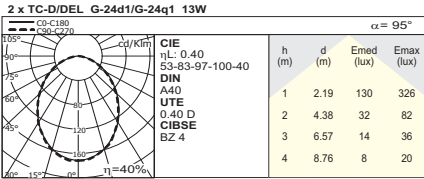

LAMP

[00] Sin lámpara / Without lamp / Sans lampe / Senza lampade / Ohne leuchtmittel.

[30] Con lámpara cálida / With warm lamp / Avec lampe chaude / Con lampada calda / Mit warm weissen leuchtmittel.

[40] Con lámpara fría / With cool lamp / Avec lampe froide / Con lampada fredda / Mit weissen leuchtmittel.

[B] Blanco / White / Blanc / Bianco / Weiss. [Z] Aluminio / Aluminium / Aluminium / Alluminio / Aluminium. [NS] Niquel satinado / Brushed steel / Nickel satiné / Nichel spazzolato / Nickel satin.