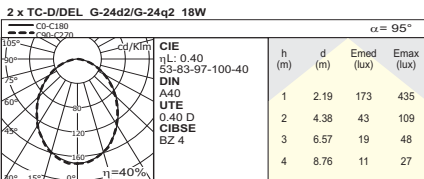

LAMP

[00] Sin lámpara / Without lamp / Sans lampe / Senza lampade / Ohne leuchtmittel.

[30] Con lámpara cálida / With warm lamp / Avec lampe chaude / Con lampada calda / Mit warm weissen leuchtmittel.

[40] Con lámpara fría / With cool lamp / Avec lampe froide / Con lampada fredda / Mit weissen leuchtmittel.

[B] Blanco / White / Blanc / Bianco / Weiss. [Z] Aluminio / Aluminium / Aluminium / Alluminio / Aluminium. [NS] Niquel satinado / Brushed steel / Nickel satiné / Nichel spazzolato / Nickel satin.