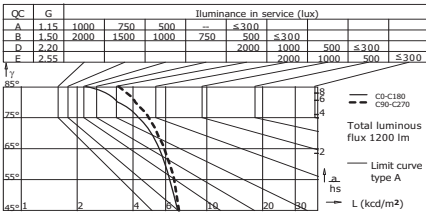

TC-D | G-24d2 | 1 x 18W | 230V/240V | 50 Hz

CE | □ | ▽ | IP 54 | ENERGY STAR | 960°C

MAX 1 x 18W

4076-00 - LAMP - COLOR

B Z NS

TC-DEL | G-24q2 | 1 x 18W | 220V/240V | 50/60 Hz

CE | □ | ▽ | IP 54 | ENERGY STAR | 960°C

MAX 1 x 18W ELECT

4096-00 - LAMP - COLOR ELECTRONIC

B Z NS

TC-D | G-24d3 | 1 x 26W | 230V/240V | 50 Hz

CE | □ | ▽ | IP 54 | ENERGY STAR | 960°C

MAX 1 x 26W

4078-00 - LAMP - COLOR

B Z NS

TC-DEL | G-24q3 | 1 x 26W | 220V/240V | 50/60 Hz

CE | □ | ▽ | IP 54 | ENERGY STAR | 960°C

MAX 1 x 26W ELECT

4098-00 - LAMP - COLOR ELECTRONIC

B Z NS

LAMP

[00] Sin lámpara / Without lamp / Sans lampe / Senza lampade / Ohne leuchtmittel.

[30] Con lámpara cálida / With warm lamp / Avec lampe chaude / Con lampada calda / Mit warm weissen leuchtmittel.

[40] Con lámpara fría / With cool lamp / Avec lampe froide / Con lampada fredda / Mit weissen leuchtmittel.

[B] Blanco / White / Blanc / Bianco / Weiss. [Z] Aluminio / Aluminium / Aluminium / Alluminio / Aluminium. [NS] Niquel satinado / Brushed steel / Nickel satiné / Nichel spazzolato / Nickel satin.