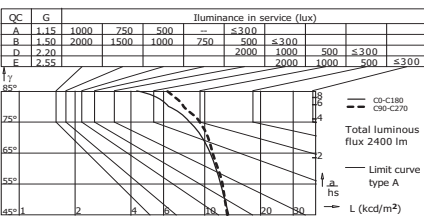

LAMP

[00] Sin lámpara / Without lamp / Sans lampe / Senza lampade / Ohne leuchtmittel.

[30] Con lámpara cálida / With warm lamp / Avec lampe chaude / Con lampada calda / Mit warm weissen leuchtmittel.

[40] Con lámpara fría / With cool lamp / Avec lampe froide / Con lampada fredda / Mit weissen leuchtmittel.

[B] Blanco / White / Blanc / Bianco / Weiss. [Z] Aluminio / Aluminium / Aluminium / Alluminio / Aluminium. [NS] Niquel satinado / Brushed steel / Nickel satiné / Nichel spazzolato / Nickel satin.