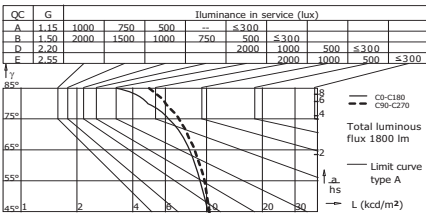

TC-D | G-24d2 | 1 x 18W | 230V/240V | 50 Hz

CE | □ | ▽ | IP 54 | ENERGY STAR | 960°C

MAX 1 x 18W

4076-00 - LAMP - COLOR

B Z NS

TC-DEL | G-24q2 | 1 x 18W | 220V/240V | 50/60 Hz

CE | □ | ▽ | IP 54 | ENERGY STAR | 960°C

MAX 1 x 18W ELECT

4096-00 - LAMP - COLOR ELECTRONIC

B Z NS

TC-D | G-24d3 | 1 x 26W | 230V/240V | 50 Hz

CE | □ | ▽ | IP 54 | ENERGY STAR | 960°C

MAX 1 x 26W

4078-00 - LAMP - COLOR

B Z NS

TC-DEL | G-24q3 | 1 x 26W | 220V/240V | 50/60 Hz

CE | □ | ▽ | IP 54 | ENERGY STAR | 960°C

MAX 1 x 26W ELECT

4098-00 - LAMP - COLOR ELECTRONIC

B Z NS

LAMP

[00] Sin lámpara / Without lamp / Sans lampe / Senza lampade / Ohne leuchtmittel.

[30] Con lámpara cálida / With warm lamp / Avec lampe chaude / Con lampada calda / Mit warm weissen leuchtmittel.

[40] Con lámpara fría / With cool lamp / Avec lampe froide / Con lampada fredda / Mit weissen leuchtmittel.

[B] Blanco / White / Blanc / Bianco / Weiss. [Z] Aluminio / Aluminium / Aluminium / Alluminio / Aluminium. [NS] Niquel satinado / Brushed steel / Nickel satiné / Nichel spazzolato / Nickel satin.