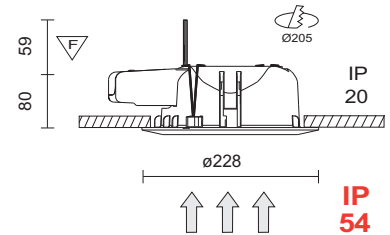

LAMP

[00] Sin lámpara / Without lamp / Sans lampe / Senza lampade / Ohne leuchtmittel.

[30] Con lámpara cálida / With warm lamp / Avec lampe chaude / Con lampada calda / Mit warm weissen leuchtmittel.

[40] Con lámpara fría / With cool lamp / Avec lampe froide / Con lampada fredda / Mit weissen leuchtmittel.

[B] Blanco / White / Blanc / Bianco / Weiss. [Z] Aluminio / Aluminium / Aluminium / Alluminio / Aluminium. [NS] Niquel satinado / Brushed steel / Nickel satiné / Nichel spazzolato / Nickel satin.

TC-D | G-24d1 | 2 x 13W | 230V/240V | 50 Hz | FAST CONN. | INCL | 8

CE | F | IP 54 | ENERGY STAR | 960°C | 8

MAX 2 x 13W

4075-00 - LAMP - COLOR [B] [Z] [NS]

TC-D | G-24d2 | 2 x 18W | 230V/240V | 50 Hz | FAST CONN. | INCL | 8

CE | F | IP 54 | ENERGY STAR | 960°C | 8

MAX 2 x 18W

4077-00 - LAMP - COLOR [B] [Z] [NS]

TC-D | G-24d3 | 2 x 26W | 230V/240V | 50 Hz | FAST CONN. | INCL | 8

CE | F | IP 54 | ENERGY STAR | 960°C | 8

MAX 2 x 26W

4079-00 - LAMP - COLOR [B] [Z] [NS]