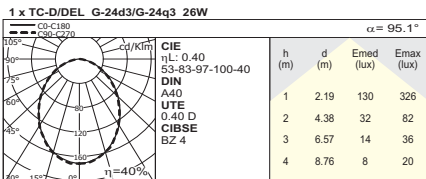

TC-D | G-24d2 | 1 x 18W | 230V/240V | 50 Hz

CE | □ | ▽ | IP 54 | ENERGY STAR | 960°C

MAX 1 x 18W

4076-00 - LAMP - COLOR

B Z NS

TC-DEL | G-24q2 | 1 x 18W | 220V/240V | 50/60 Hz

CE | □ | ▽ | IP 54 | ENERGY STAR | 960°C

MAX 1 x 18W ELECT

4096-00 - LAMP - COLOR ELECTRONIC

B Z NS

TC-D | G-24d3 | 1 x 26W | 230V/240V | 50 Hz

CE | □ | ▽ | IP 54 | ENERGY STAR | 960°C

MAX 1 x 26W

4078-00 - LAMP - COLOR

B Z NS

TC-DEL | G-24q3 | 1 x 26W | 220V/240V | 50/60 Hz

CE | □ | ▽ | IP 54 | ENERGY STAR | 960°C

MAX 1 x 26W ELECT

4098-00 - LAMP - COLOR ELECTRONIC

B Z NS

LAMP

[00] Sin lámpara / Without lamp / Sans lampe / Senza lampade / Ohne leuchtmittel.

[30] Con lámpara cálida / With warm lamp / Avec lampe chaude / Con lampada calda / Mit warm weissen leuchtmittel.

[40] Con lámpara fría / With cool lamp / Avec lampe froide / Con lampada fredda / Mit weissen leuchtmittel.

[B] Blanco / White / Blanc / Bianco / Weiss. [Z] Aluminio / Aluminium / Aluminium / Alluminio / Aluminium. [NS] Niquel satinado / Brushed steel / Nickel satiné / Nichel spazzolato / Nickel satin.