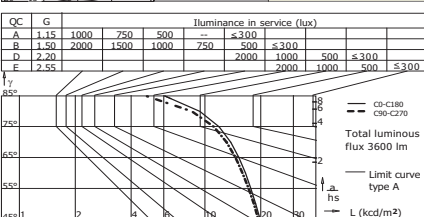

LAMP

[00] Sin lámpara / Without lamp / Sans lampe / Senza lampade / Ohne leuchtmittel.

[30] Con lámpara cálida / With warm lamp / Avec lampe chaude / Con lampada calda / Mit warm weissen leuchtmittel.

[40] Con lámpara fría / With cool lamp / Avec lampe froide / Con lampada fredda / Mit weissen leuchtmittel.

[B] Blanco / White / Blanc / Bianco / Weiss. [Z] Aluminio / Aluminium / Aluminium / Alluminio / Aluminium. [NS] Niquel satinado / Brushed steel / Nickel satiné / Nichel spazzolato / Nickel satin.