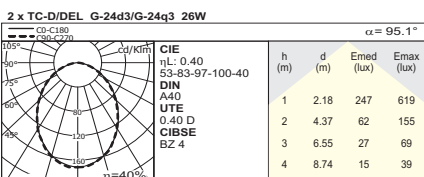

LAMP

[00] Sin lámpara / Without lamp / Sans lampe / Senza lampade / Ohne leuchtmittel.

[30] Con lámpara cálida / With warm lamp / Avec lampe chaude / Con lampada calda / Mit warm weissen leuchtmittel.

[40] Con lámpara fría / With cool lamp / Avec lampe froide / Con lampada fredda / Mit weissen leuchtmittel.

[B] Blanco / White / Blanc / Bianco / Weiss. [Z] Aluminio / Aluminium / Aluminium / Alluminio / Aluminium. [NS] Niquel satinado / Brushed steel / Nickel satiné / Nichel spazzolato / Nickel satin.