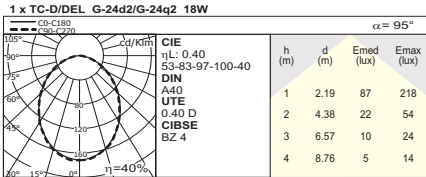

TC-D | G-24d2 | 1 x 18W | 230V/240V | 50 Hz

CE | □ | ▽ | IP 54 | ENERGY STAR | 960°C

MAX 1 x 18W

4076-00 - LAMP - COLOR

B Z NS

TC-DEL | G-24q2 | 1 x 18W | 220V/240V | 50/60 Hz

CE | □ | ▽ | IP 54 | ENERGY STAR | 960°C

MAX 1 x 18W ELECT

4096-00 - LAMP - COLOR ELECTRONIC

B Z NS

TC-D | G-24d3 | 1 x 26W | 230V/240V | 50 Hz

CE | □ | ▽ | IP 54 | ENERGY STAR | 960°C

MAX 1 x 26W

4078-00 - LAMP - COLOR

B Z NS

TC-DEL | G-24q3 | 1 x 26W | 220V/240V | 50/60 Hz

CE | □ | ▽ | IP 54 | ENERGY STAR | 960°C

MAX 1 x 26W ELECT

4098-00 - LAMP - COLOR ELECTRONIC

B Z NS

LAMP

[00] Sin lámpara / Without lamp / Sans lampe / Senza lampade / Ohne leuchtmittel.

[30] Con lámpara cálida / With warm lamp / Avec lampe chaude / Con lampada calda / Mit warm weissen leuchtmittel.

[40] Con lámpara fría / With cool lamp / Avec lampe froide / Con lampada fredda / Mit weissen leuchtmittel.

[B] Blanco / White / Blanc / Bianco / Weiss. [Z] Aluminio / Aluminium / Aluminium / Alluminio / Aluminium. [NS] Niquel satinado / Brushed steel / Nickel satiné / Nichel spazzolato / Nickel satin.