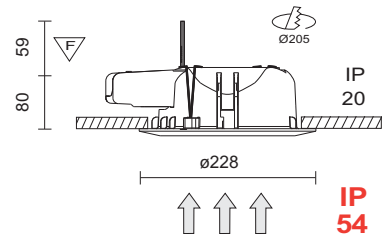

TC-D | G-24d2 | 1 x 18W | 230V/240V | 50 Hz

CE | □ | ▽ | IP 54 | ENERGY STAR | 960°C

MAX 1 x 18W

4076-00 - LAMP - COLOR

B Z NS

TC-DEL | G-24q2 | 1 x 18W | 220V/240V | 50/60 Hz

CE | □ | ▽ | IP 54 | ENERGY STAR | 960°C

MAX 1 x 18W ELECT

4096-00 - LAMP - COLOR ELECTRONIC

B Z NS

TC-D | G-24d3 | 1 x 26W | 230V/240V | 50 Hz

CE | □ | ▽ | IP 54 | ENERGY STAR | 960°C

MAX 1 x 26W

4078-00 - LAMP - COLOR

B Z NS

TC-DEL | G-24q3 | 1 x 26W | 220V/240V | 50/60 Hz

CE | □ | ▽ | IP 54 | ENERGY STAR | 960°C

MAX 1 x 26W ELECT

4098-00 - LAMP - COLOR ELECTRONIC

B Z NS