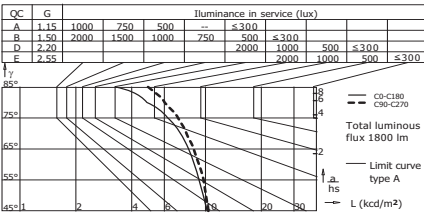

LAMP

[00] Sin lámpara / Without lamp / Sans lampe / Senza lampade / Ohne leuchtmittel.

[30] Con lámpara cálida / With warm lamp / Avec lampe chaude / Con lampada calda / Mit warm weissen leuchtmittel.

[40] Con lámpara fría / With cool lamp / Avec lampe froide / Con lampada fredda / Mit weissen leuchtmittel.

[B] Blanco / White / Blanc / Bianco / Weiss. [Z] Aluminio / Aluminium / Aluminium / Alluminio / Aluminium. [NS] Niquel satinado / Brushed steel / Nickel satiné / Nichel spazzolato / Nickel satin.