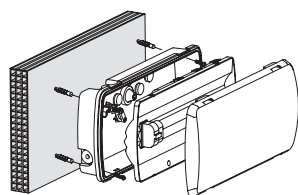

Example of installation art. 610/611/612/613

Wall installation